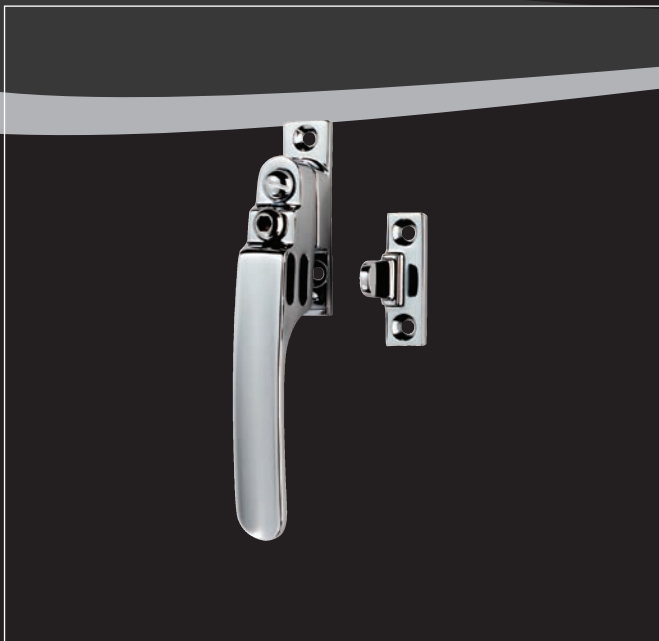

V1007LCK

**VICTORIAN LOCKING
CASEMENT FASTENER
WITH NIGHT VENT**

Suitable for Weather
Stripped Windows

Dimensions (mm):

Backplate: 16x60