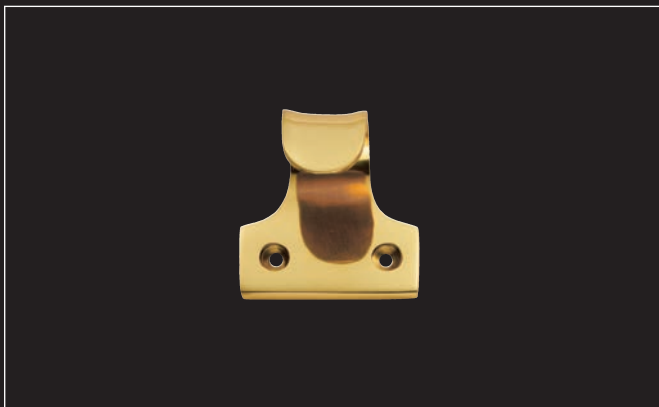

PB

SC

AA39

**QUADRANT ARM  
SASH FASTENER**
**Dimensions (mm):**

Overall: 70x20

AA41

**BRIGHTON PATTERN  
SASH FASTENER**
**Dimensions (mm):**

Overall: 57x20

DK42

**FAN LIGHT CATCH**
**Dimensions (mm):**

Overall: 45x45

**AQ42**

**ARCHITECTURAL  
SASH LIFT**

**Dimensions (mm):** 52

 CP

 PB

 SC

**B**

**AA42**

**CONTRACT SASH LIFT**

**Dimensions (mm):** 51

 PB

**B**

**AA42RI**