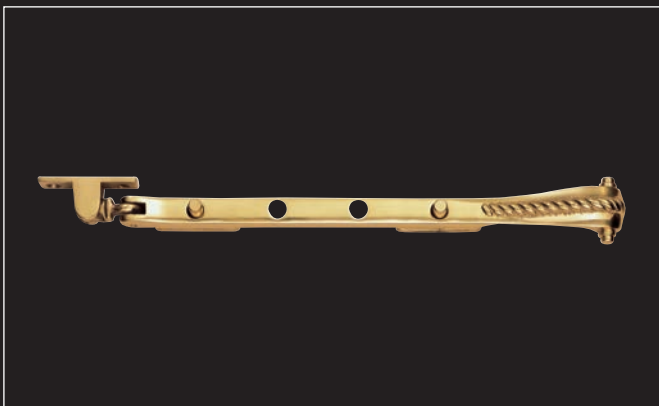

**SZS44B** 305

WF30

**SQUARE CASEMENT  
FASTENER**

Complete with Hook Plate  
and Flat Keep  
Suitable for Weather  
Stripped Windows

**Dimensions (mm):**

Length: 125

WF32

**SQUARE CASEMENT STAY**

**DK8EX** 38mm Extended Roller

CP

PB

SC

DK8EX also available in FB

**FG17S**

**GEORGIAN CASEMENT  
STAY**

**Dimensions (mm):**

Length: 254

PB

DL44S

**BEADED DELUXE  
CASEMENT STAY****Dimensions (mm):**

Length: 254

**Variations:**

DL44B 305

AA96