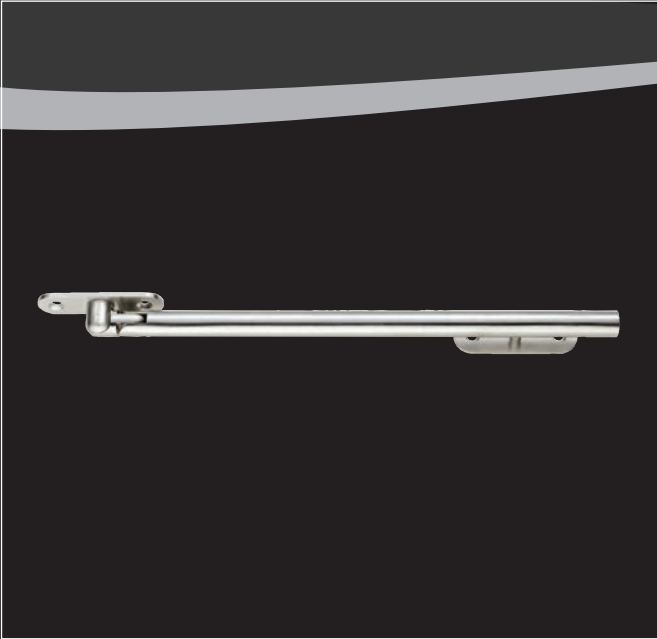

WF22S

ROUND CASEMENT STAY

Dimensions (mm):

Length: 253

Variations:

WF23 203

WF24 305

SS