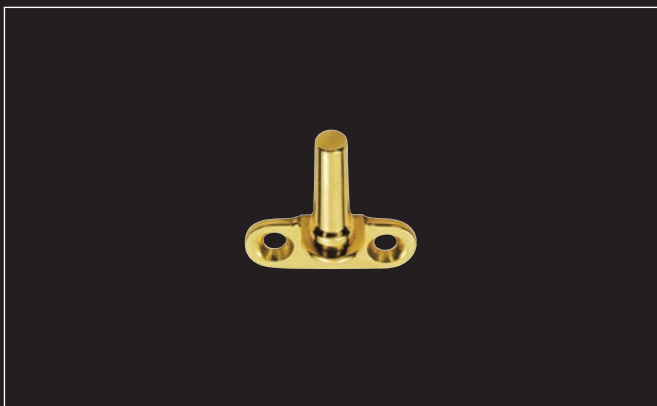

Length: 254

PB

DL44S

**BEADED DELUXE  
CASEMENT STAY****Dimensions (mm):**

Length: 254

**Variations:**

DL44B 305

AA96

**SASH HANDLE****Dimensions (mm):**

Length: 102

**Variations:**

AA97 152

WF14

**PIN FOR FLUSH FITTING  
CASEMENT****Dimensions (mm):**

Overall: 42x39

**WF15**