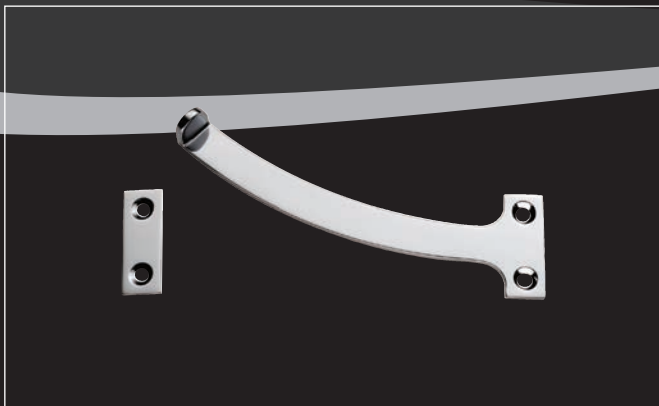

DK7

QUADRANT ARM STAY

Sold in Pairs

Dimensions (mm):

Length: 150

CP

PB

SC