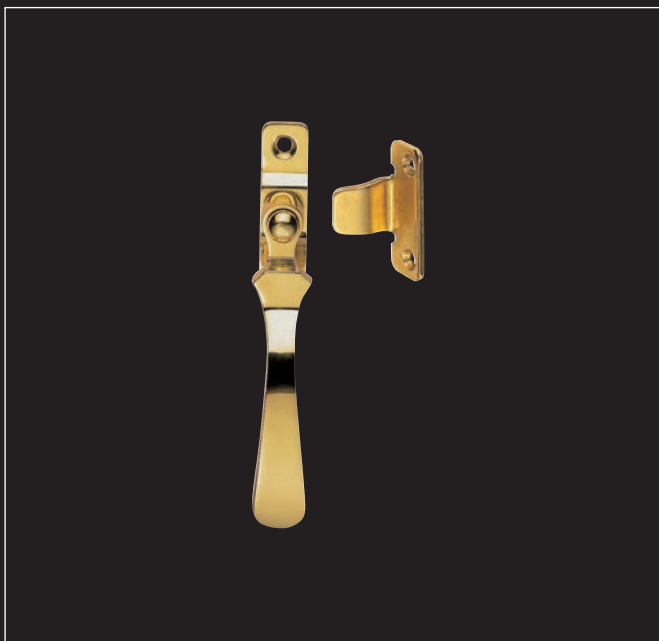

V1005

CASEMENT FASTENER

Wedge Pattern
Not Suitable for Weather
Stripped Windows

Dimensions (mm):

Backplate: 57x13

Variations:

V1005LCK

Wedge Pattern
Locking Casement Fastener
Backplate: 57x13