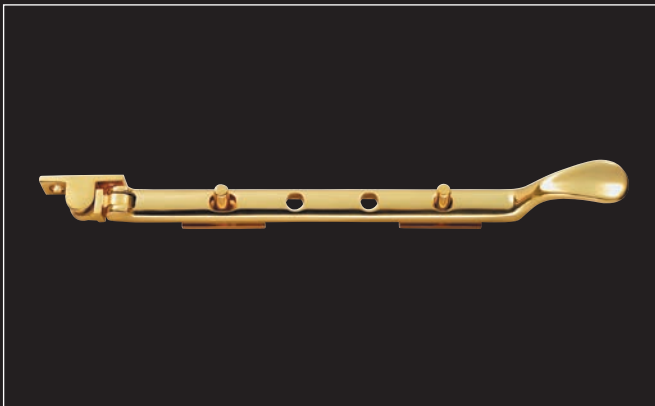

**SZS44B** 305

WF30

**SQUARE CASEMENT  
FASTENER**

Complete with Hook Plate  
and Flat Keep  
Suitable for Weather  
Stripped Windows

**Dimensions (mm):**

Length: 125

WF32

**SQUARE CASEMENT STAY**

Complete with Hook Plate  
and Flat Keep  
Suitable for Weather  
Stripped Windows

**Dimensions (mm):**

Length: 125

**WF22S****ROUND CASEMENT STAY****Dimensions (mm):**

Length: 253

**Variations:****WF23** 203**WF24** 305

SS

**WF25****ROUND LOCKING ESPAG  
FASTENER****Dimensions (mm):**

Length: 125

SS

**WF12S****BULB END CASEMENT STAY****Dimensions (mm):**

Length: 253

**Finishes:** CP/PB/SC**WF12C** 203**Finishes:** CP/PB/SC**WF12B** 305**M44S****VICTORIAN CASEMENT STAY****Dimensions (mm):**

Length: 254

**Variations:****M44C** 202**M44B** 305**AA73****SCREW DOWN PATTERN CASEMENT STAY****Dimensions (mm):**

Length: 254

**DK7**

**QUADRANT ARM STAY**

Sold in Pairs

**Dimensions (mm):**

Length: 150