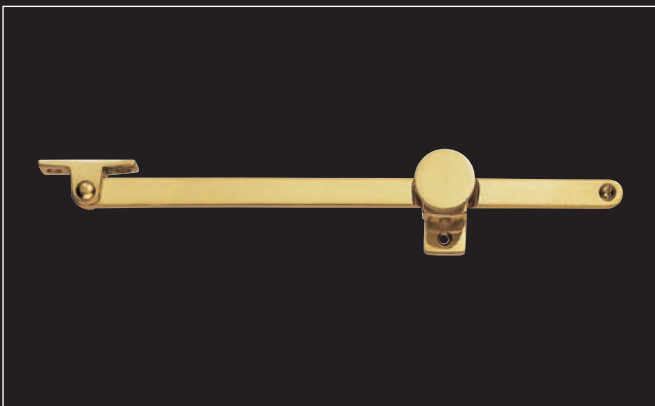

AA73

SCREW DOWN PATTERN CASEMENT STAY

Dimensions (mm):

Length: 254