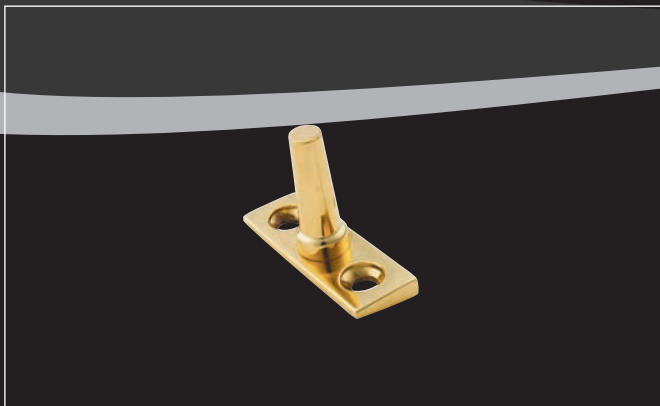

**SASH HANDLE****Dimensions (mm):**

Length: 102

**Variations:**

AA97 152

WF14

**PIN FOR FLUSH FITTING  
CASEMENT****Dimensions (mm):**

Overall: 42x39

**WF15**