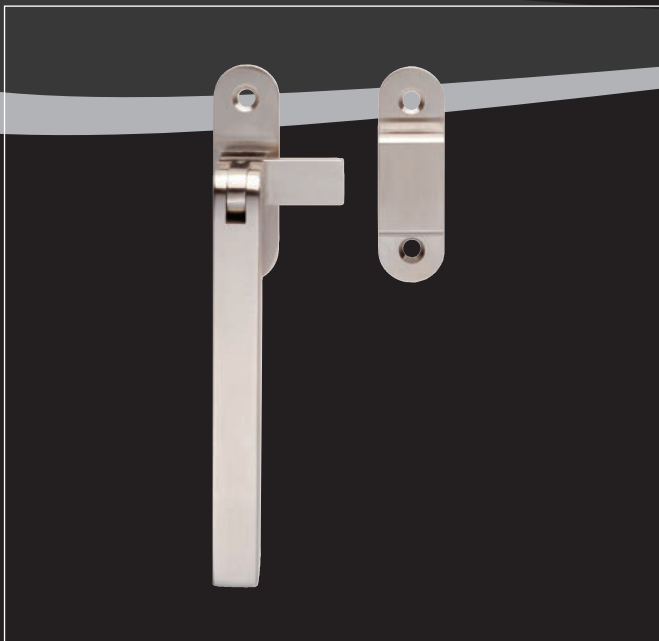

**SZS73****CASEMENT FASTENER**

Not Suitable for Weather Stripped Windows

**Dimensions (mm):**

Length: 120

**SZS44S****CASEMENT STAY****Dimensions (mm):**

Length: 254

**Variations:**

**SZS44C** 203

**SZS44B** 305

WF30

**SQUARE CASEMENT  
FASTENER**

Complete with Hook Plate  
and Flat Keep  
Suitable for Weather  
Stripped Windows

**Dimensions (mm):**

Length: 125

WF32

**SQUARE CASEMENT STAY**