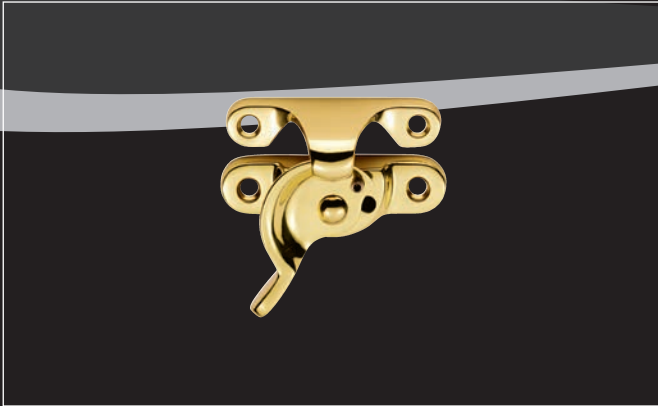

B

**AA40**

**FITCH PATTERN SASH  
FASTENER**

**Dimensions (mm):**

Overall: 64x25

**Variations:**

**AA40LCK**

Locking Fitch Pattern Sash  
Fastener