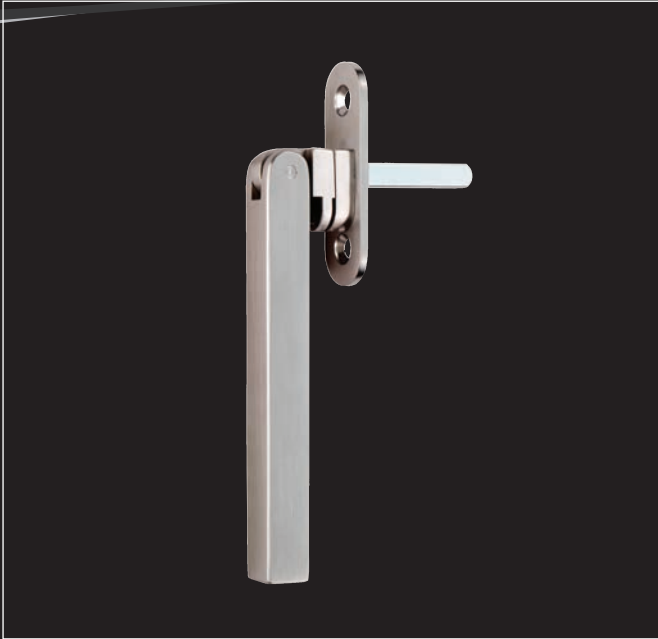

WF35

**SQUARE LOCKING
ESPAG FASTENER**

Dimensions (mm):

Length: 125