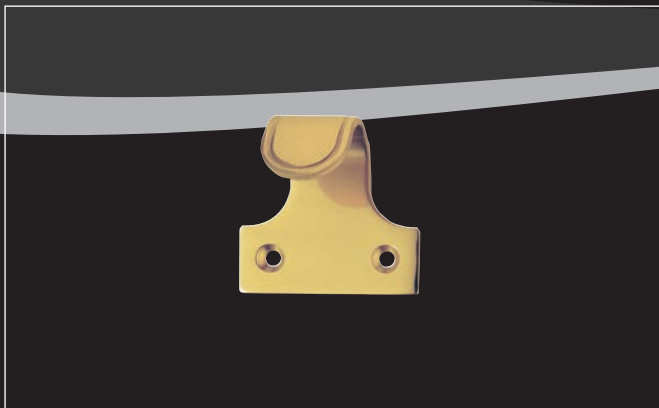

AQ42

**ARCHITECTURAL
SASH LIFT**

Dimensions (mm): 52

CP

PB

SC

B