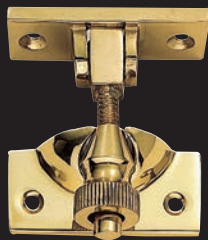

PB

SC

AA39

**QUADRANT ARM  
SASH FASTENER**
**Dimensions (mm):**

Overall: 70x20

AA41

**BRIGHTON PATTERN  
SASH FASTENER**
**Dimensions (mm):**

Overall: 57x20