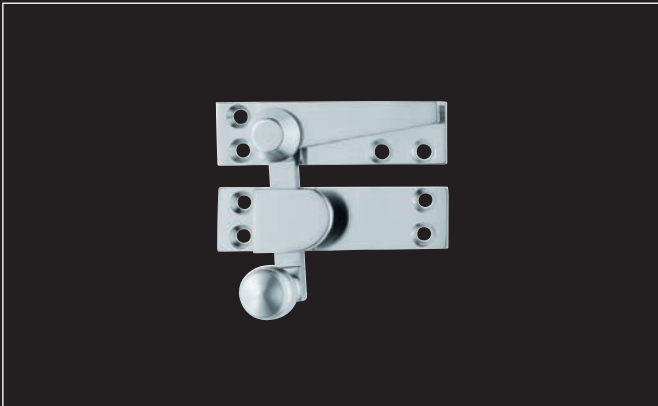

AQ39

**ARCHITECTURAL
QUALITY QUADRANT
SASH FASTENER**

Dimensions (mm):

Overall: 70x20

CP

PB

PVD

SC