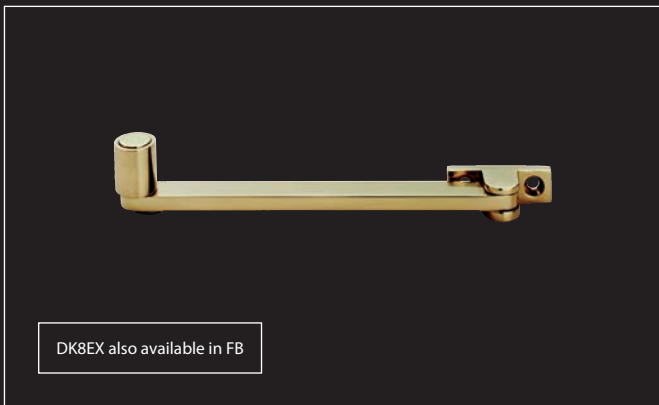

**SZS44B** 305

WF30

**SQUARE CASEMENT  
FASTENER**

Complete with Hook Plate  
and Flat Keep  
Suitable for Weather  
Stripped Windows

**Dimensions (mm):**

Length: 125

WF32

**SQUARE CASEMENT STAY**

SS

**WF25****ROUND LOCKING ESPAG  
FASTENER****Dimensions (mm):**

Length: 125

SS

**WF12S****BULB END CASEMENT STAY****Dimensions (mm):**

Length: 253

**Finishes:** CP/PB/SC**WF12C** 203**Finishes:** CP/PB/SC**WF12B** 305**M44S****VICTORIAN CASEMENT STAY****Dimensions (mm):**

Length: 254

**Variations:****M44C** 202**M44B** 305**AA73****SCREW DOWN PATTERN CASEMENT STAY****Dimensions (mm):**

Length: 254

**DK7**

**QUADRANT ARM STAY**

Sold in Pairs

**Dimensions (mm):**

Length: 150

CP

PB

SC

**DK8**

**ROLLER ARM STAY**

**Dimensions (mm):**

Length: 150

**Variations:**