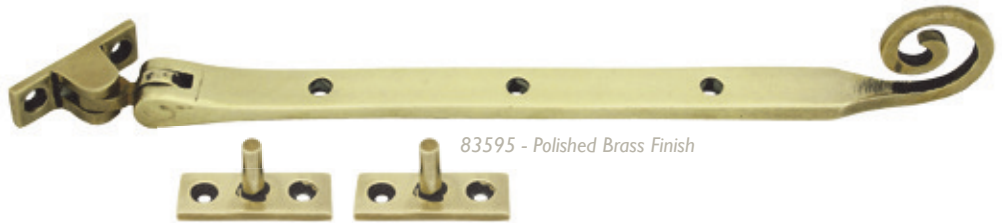

## 12" MONKEYTAIL STAY

OVERALL LENGTH: 328MM  
FIXING PLATE: 45MM X 16MM

*This product is made from high quality, solid brass and comes in two unlacquered finishes, Polished Brass and Antique Brass. Supplied complete with quality, traditional brass screws.*

83569 - Antique Brass Finish

**83596**  
POLISHED  
BRASS

**83569**  
ANTIQUÉ  
BRASS

## 10" MONKEYTAIL STAY

OVERALL LENGTH: 278MM  
FIXING PLATE: 45MM X 16MM

*This product is made from high quality, solid brass and comes in two unlacquered finishes, Polished Brass and Antique Brass. Supplied complete with quality, traditional brass screws.*