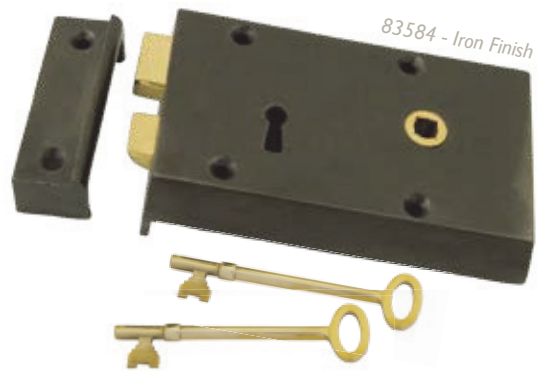

83585
POLISHED
BRASS

83591
IRON

RIGHT HAND RIM LOCK - LARGE

RIM LOCK SIZE: 180MM X 112MM
SPINDLE CENTRE: 137MM
LOCK CENTRE: 60MM

A large traditional style rim lock which has a very heavy, solid feel to it. Cast from solid brass, or iron, with quality brass movements inside to produce a weighty, victorian style lock. Comes with two solid brass keys. Allows a maximum door thickness of 65mm.

83588
POLISHED
BRASS

83592
IRON

LEFT HAND RIM LOCK - SMALL

RIM LOCK SIZE: 140MM X 86MM
 SPINDLE CENTRE: 97MM
 LOCK CENTRE: 42MM

A traditional, smaller style rim lock which keeps the very heavy, solid feel to it. Cast from solid brass, or iron, with quality brass movements inside to produce a weighty, victorian style lock. Comes with two solid brass keys. Allows a maximum door thickness of 60mm.

83577
 POLISHED
 BRASS

83583
 IRON

RIGHT HAND RIM LOCK - SMALL

RIM LOCK SIZE: 140MM X 86MM
 SPINDLE CENTRE: 97MM
 LOCK CENTRE: 42MM

A traditional, smaller style rim lock which keeps the very heavy, solid feel to it. Cast from solid brass, or iron, with quality brass movements inside to produce a weighty, victorian style lock. Comes with two solid brass keys. Allows a maximum door thickness of 60mm.

83580
 POLISHED
 BRASS

83584
 IRON

LEFT HAND BATHROOM LATCH

RIM LOCK SIZE: 128MM X 79MM
 SPINDLE CENTRE: 92MM

A traditional style bathroom or bedroom latch which has a heavy, solid feel to it. Cast from solid brass or iron with quality brass movements inside and a draw bolt at the top for slide across locking to produce a classy, victorian style latch.