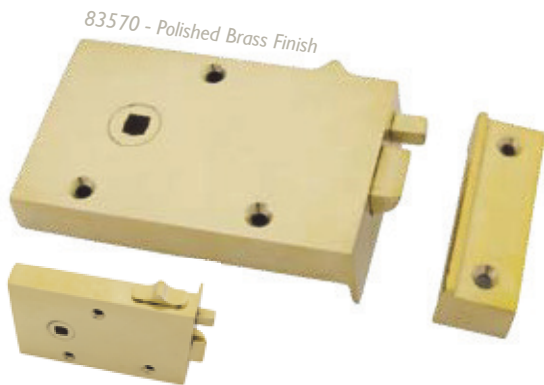

83588
POLISHED
BRASS

83592
IRON

LEFT HAND RIM LOCK - SMALL

RIM LOCK SIZE: 140MM X 86MM
 SPINDLE CENTRE: 97MM
 LOCK CENTRE: 42MM

A traditional, smaller style rim lock which keeps the very heavy, solid feel to it. Cast from solid brass, or iron, with quality brass movements inside to produce a weighty, victorian style lock. Comes with two solid brass keys. Allows a maximum door thickness of 60mm.

83577
 POLISHED
 BRASS

83583
 IRON

RIGHT HAND RIM LOCK - SMALL

RIM LOCK SIZE: 140MM X 86MM
 SPINDLE CENTRE: 97MM
 LOCK CENTRE: 42MM

A traditional, smaller style rim lock which keeps the very heavy, solid feel to it. Cast from solid brass, or iron, with quality brass movements inside to produce a weighty, victorian style lock. Comes with two solid brass keys. Allows a maximum door thickness of 60mm.

83580
 POLISHED
 BRASS

83584
 IRON

LEFT HAND BATHROOM LATCH

RIM LOCK SIZE: 128MM X 79MM
 SPINDLE CENTRE: 92MM

A traditional style bathroom or bedroom latch which has a heavy, solid feel to it. Cast from solid brass or iron with quality brass movements inside and a draw bolt at the top for slide across locking to produce a classy, victorian style latch.

83570
 POLISHED
 BRASS

83575
 IRON

RIGHT HAND BATHROOM LATCH

RIM LOCK SIZE: 128MM X 79MM
 SPINDLE CENTRE: 92MM

A traditional style bathroom or bedroom latch which has a heavy, solid feel to it. Cast from solid brass or iron with quality brass movements inside and a brass draw bolt at the top for slide across locking to produce a classy, victorian style latch.