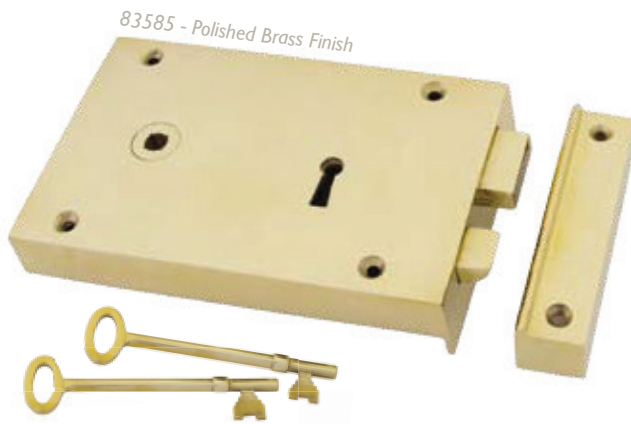

WENLOCK RANGE RIM LOCKS & BATHROOM LATCHES

83585 (Left Hand Rim Lock)

LEFT HAND RIM LOCK - LARGE

RIM LOCK SIZE: 180MM X 112MM
SPINDLE CENTRE: 137MM
LOCK CENTRE: 60MM

A large traditional style rim lock which has a very heavy, solid feel to it. Cast from solid brass, or iron, with quality brass movements inside to produce a weighty, victorian style lock. Comes with two solid brass keys. Allows a maximum door thickness of 65mm.

83585
POLISHED
BRASS

83591
IRON

RIGHT HAND RIM LOCK - LARGE

RIM LOCK SIZE: 180MM X 112MM
SPINDLE CENTRE: 137MM
LOCK CENTRE: 60MM

A large traditional style rim lock which has a very heavy, solid feel to it. Cast from solid brass, or iron, with quality brass movements inside to produce a weighty, victorian style lock. Comes with two solid brass keys. Allows a maximum door thickness of 65mm.

83588
POLISHED
BRASS

83592
IRON

LEFT HAND RIM LOCK - SMALL

RIM LOCK SIZE: 140MM X 86MM
 SPINDLE CENTRE: 97MM
 LOCK CENTRE: 42MM

A traditional, smaller style rim lock which keeps the very heavy, solid feel to it. Cast from solid brass, or iron, with quality brass movements inside to produce a weighty, victorian style lock. Comes with two solid brass keys. Allows a maximum door thickness of 60mm.

83577
 POLISHED
 BRASS

83583
 IRON

RIGHT HAND RIM LOCK - SMALL

RIM LOCK SIZE: 140MM X 86MM
 SPINDLE CENTRE: 97MM
 LOCK CENTRE: 42MM

A traditional, smaller style rim lock which keeps the very heavy, solid feel to it. Cast from solid brass, or iron, with quality brass movements inside to produce a weighty, victorian style lock. Comes with two solid brass keys. Allows a maximum door thickness of 60mm.