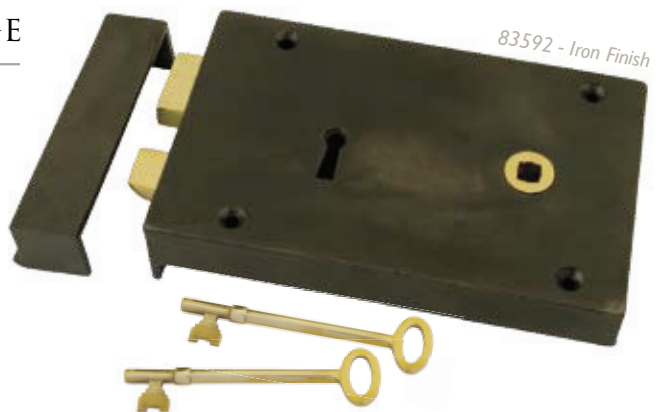

WENLOCK RANGE RIM LOCKS & BATHROOM LATCHES

83585 (Left Hand Rim Lock)

LEFT HAND RIM LOCK - LARGE

RIM LOCK SIZE: 180MM X 112MM
SPINDLE CENTRE: 137MM
LOCK CENTRE: 60MM

A large traditional style rim lock which has a very heavy, solid feel to it. Cast from solid brass, or iron, with quality brass movements inside to produce a weighty, victorian style lock. Comes with two solid brass keys. Allows a maximum door thickness of 65mm.

83585
POLISHED
BRASS

83591
IRON

RIGHT HAND RIM LOCK - LARGE

RIM LOCK SIZE: 180MM X 112MM
SPINDLE CENTRE: 137MM
LOCK CENTRE: 60MM

A large traditional style rim lock which has a very heavy, solid feel to it. Cast from solid brass, or iron, with quality brass movements inside to produce a weighty, victorian style lock. Comes with two solid brass keys. Allows a maximum door thickness of 65mm.

83588
POLISHED
BRASS

83592
IRON

LEFT HAND RIM LOCK - SMALL

RIM LOCK SIZE: 140MM X 86MM
 SPINDLE CENTRE: 97MM
 LOCK CENTRE: 42MM

A traditional, smaller style rim lock which keeps the very heavy, solid feel to it. Cast from solid brass, or iron, with quality brass movements inside to produce a weighty, victorian style lock. Comes with two solid brass keys. Allows a maximum door thickness of 60mm.

83577
 POLISHED
 BRASS

83583
 IRON

RIGHT HAND RIM LOCK - SMALL

RIM LOCK SIZE: 140MM X 86MM
 SPINDLE CENTRE: 97MM
 LOCK CENTRE: 42MM

A traditional, smaller style rim lock which keeps the very heavy, solid feel to it. Cast from solid brass, or iron, with quality brass movements inside to produce a weighty, victorian style lock. Comes with two solid brass keys. Allows a maximum door thickness of 60mm.