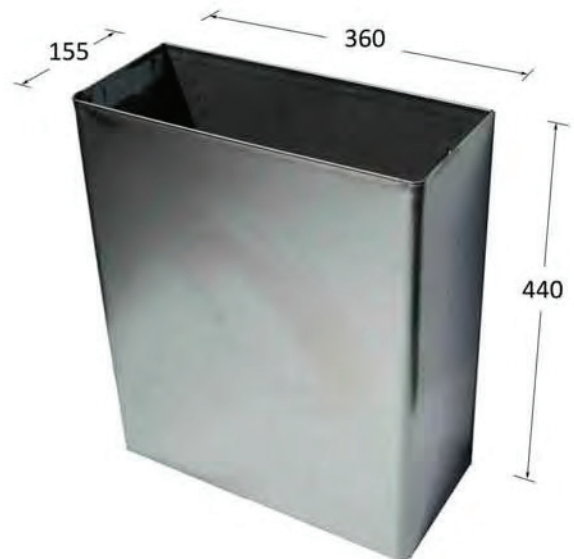

WPB440

Waste Paper Bin 24 Litres

- Floor/Wall Mounted
- Durable high quality Stainless Steel Satin
- Capacity 24 Litres

Order Code	Description	Dimensions (mm)	Capacity (lt)	Case Qty	Finish
WPB440/SS	Waste Paper Bin	360 x 440 x 155	24	1	Satin Stainless Steel