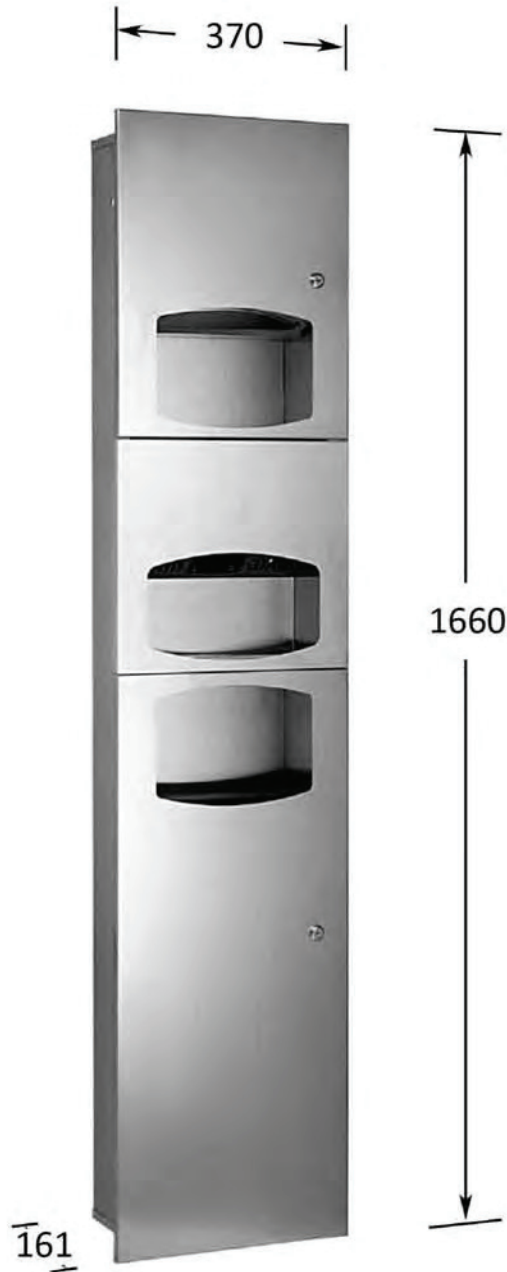

## Soap Dispenser

- Vertically fitted
- Non-drip, one push action
- Durable high quality Stainless Steel Satin Front, Polished Sides
- Bulk Fill
- Lockable

Order Code	Description	Dimensions (mm)	Capacity (ml)	Case Qty	Finish
SD800/SS	Soap Dispenser	100 x 178 x 115	800	12	Satin Stainless Steel

## Soap Dispenser

- Vertically fitted
- Non-drip, one push action
- Durable high quality Stainless Steel Satin Front, Polished Sides
- Bulk Fill
- Lockable

Order Code	Description	Dimensions (mm)	Capacity (ml)	Case Qty	Finish
SD1200	Soap Dispenser	105 x 203 x 130	1200	12	Satin Stainless Steel

### Soap Dispenser Recessed

- Recessed mounted
- Non-drip, one push action
- Durable high quality Stainless Steel Satin Front
- Bulk Fill
- Lockable

Order Code	Description	Dimensions (mm)	Capacity (ml)	Case Qty	Finish
SDR1000/SS	Soap Dispenser Recessed	1401x 240	1000	12	Satin Stainless Steel

# Combination Unit 3 in 1

Hand Dryer - Paper Towel - Waste Bin

- Recessed mounted
- A high performance warm-air hand dryer with integral paper towel dispenser
- Capacity 300-500 towels, depending on the type and their folding
- Cabinet manufactured from high quality stainless steel (Type 304) with satin finish
- 2.2kw hand dryer, approximately 20-25 seconds drying time
- Automatic timer on dryer
- Waste receptacle capacity - 18 litres
- Recess dimensions H1614 x W330 x D156mm