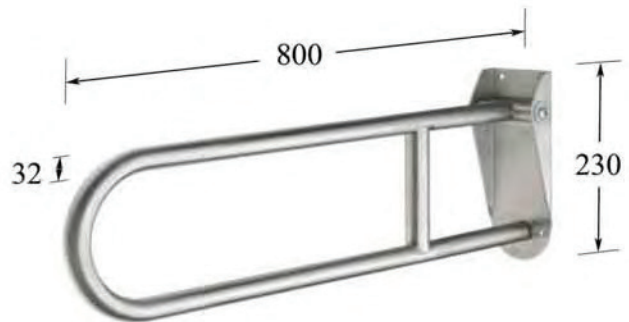

## Soap Dispenser

- Vertically fitted
- Non-drip, one push action
- Durable high quality Stainless Steel Satin Front, Polished Sides
- Bulk Fill
- Lockable

Order Code	Description	Dimensions (mm)	Capacity (ml)	Case Qty	Finish
SD800/SS	Soap Dispenser	100 x 178 x 115	800	12	Satin Stainless Steel

## Soap Dispenser

- Vertically fitted
- Non-drip, one push action
- Durable high quality Stainless Steel Satin Front, Polished Sides
- Bulk Fill
- Lockable

Order Code	Description	Dimensions (mm)	Capacity (ml)	Case Qty	Finish
SD1200	Soap Dispenser	105 x 203 x 130	1200	12	Satin Stainless Steel

## Grab Rail

- Concealed Fixing
- High Quality 304 Satin Stainless Steel

**HGR800**

## Hinged Grab Rail

- High Quality 304 Satin Stainless Steel
- Adjustable position

Order Code	Description	Dimensions (mm)	Diam	Case Qty	Finish
BR400/SS	Backrest & Cushion	D330 W440	32 mm	1	Satin Stainless Steel
GR610/SS	Grab Rail	D150 W610	32 mm	1	Satin Stainless Steel
HGR800/SS	Hinged Grab Rail	D800 H230	32 mm	1	Satin Stainless Steel