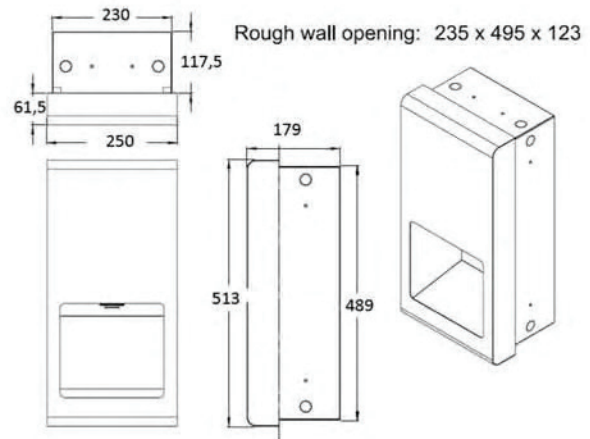

HSR700

Semi-Recessed High Speed Hand Dryer

- Semi-Recessed mounted
- Brush Motor 350-700W, 12.000-18.000 R.P.M., Adjustable
- Heater Element: 450-900W Adjustable
- Air speed: 75-100 m/s Adjustable
- Drying Time: Less than 10-15 seconds
- High Brightness LED to Increase the Ease and Delight of Use
- Drip proof: IPX1 - Isolation: Class 1
- Circuit Operation: Infrared Automatic, self adjusting

Order Code	Volts	Watts	Amps	Dimensions (mm)	Case Qty	Finish
HSR700/SS	240 Vac	W700	9.6	250 x 513 x 61,5	1	Satin Stainless Steel