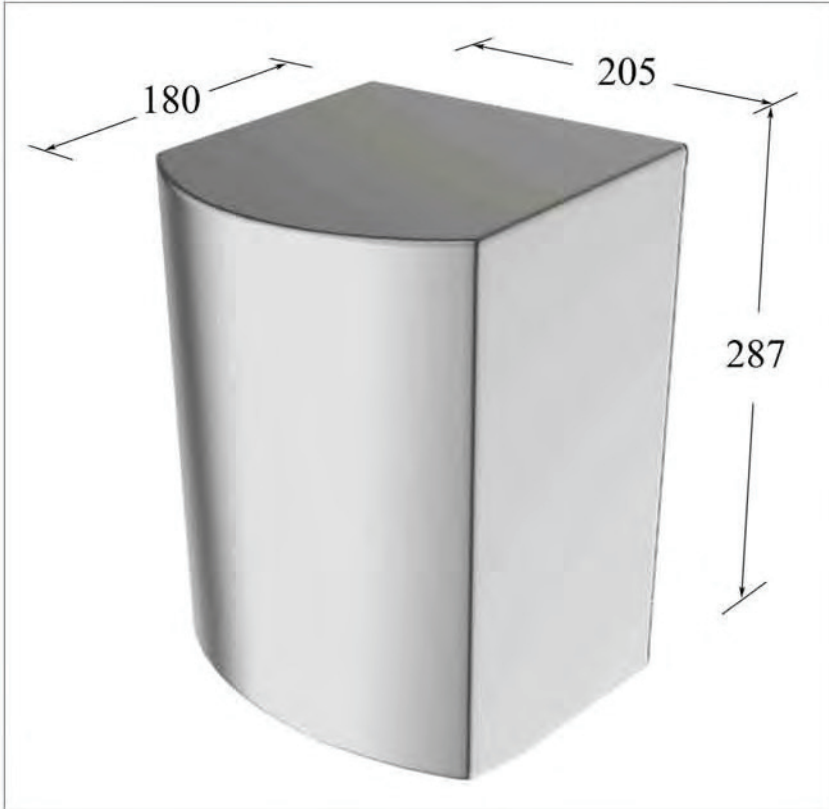

HSD700

High Speed Hand Dryer

CE

CB

EMC

LVD

- Wall mounted
- Brush Motor 350-700W, 12.000-18.000 R.P.M., Adjustable
- Heater Element: 450-900W Adjustable
- Air speed: 75-100 m/s Adjustable
- Drying Time: Less than 10-15 seconds
- High Brightness LED to Increase the Ease and Delight of Use
- Drip proof: IPX1 - Isolation: Class 1
- Circuit Operation: Infrared Automatic, self adjusting
- Casing: High Quality Satin Stainless Steel
- Unit Size: 205mmW x 287mm H x 180mm D

Order Code	Volts	Watts	Amps	Dimensions (mm)	Case Qty	Finish
HSD700/SS	240 Vac	700 W	9.6	205 x 287 x 180	1	Satin Stainless Steel