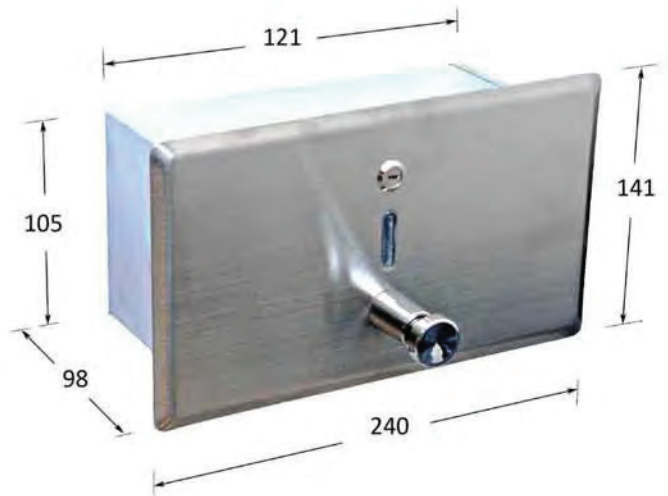

## Soap Dispenser

- Vertically fitted
- Non-drip, one push action
- Durable high quality Stainless Steel Satin Front, Polished Sides
- Bulk Fill
- Lockable

Order Code	Description	Dimensions (mm)	Capacity (ml)	Case Qty	Finish
SD800/SS	Soap Dispenser	100 x 178 x 115	800	12	Satin Stainless Steel

## Soap Dispenser

- Vertically fitted
- Non-drip, one push action
- Durable high quality Stainless Steel Satin Front, Polished Sides
- Bulk Fill
- Lockable

Order Code	Description	Dimensions (mm)	Capacity (ml)	Case Qty	Finish
SD1200	Soap Dispenser	105 x 203 x 130	1200	12	Satin Stainless Steel

### Soap Dispenser Recessed

- Recessed mounted
- Non-drip, one push action
- Durable high quality Stainless Steel Satin Front
- Bulk Fill
- Lockable

Order Code	Description	Dimensions (mm)	Capacity (ml)	Case Qty	Finish
SDR1000/SS	Soap Dispenser Recessed	1401x 240	1000	12	Satin Stainless Steel

# Combination Unit 3 in 1

Hand Dryer - Paper Towel - Waste Bin

- Recessed mounted
- A high performance warm-air hand dryer with integral paper towel dispenser
- Capacity 300-500 towels, depending on the type and their folding
- Cabinet manufactured from high quality stainless steel (Type 304) with satin finish
- 2.2kw hand dryer, approximately 20-25 seconds drying time
- Automatic timer on dryer
- Waste receptacle capacity - 18 litres
- Recess dimensions H1614 x W330 x D156mm