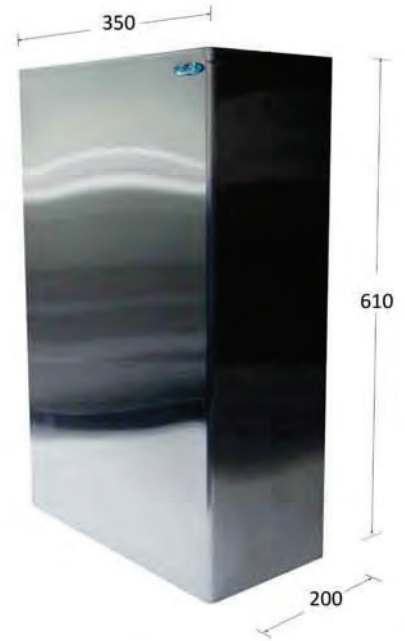

WPB610

Waste Paper Bin 50 Litres

- Floor/Wall Mounted
- Durable high quality Stainless Steel Satin
- Comes with standard bag -holder apparatus
- Capacity 50 Litres

Order Code	Description	Dimensions (mm)	Capacity (lt)	Case Qty	Finish
WPB610/SS	Waste Paper Bin	350 x 610 x 200	50	1	Satin Stainless Steel