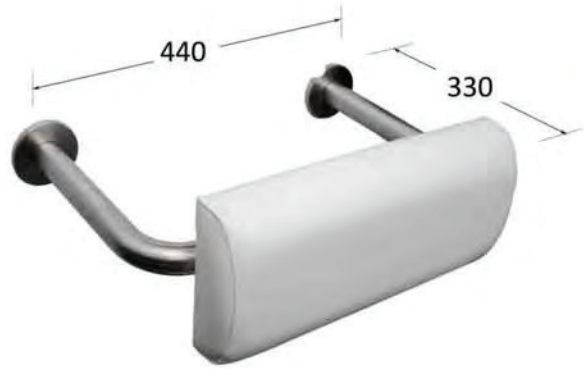

BR400

Backrest & Cushion

- Concealed Fixing
- High Quality 304 Satin Stainless Steel
- White vinyl covered foam cushion