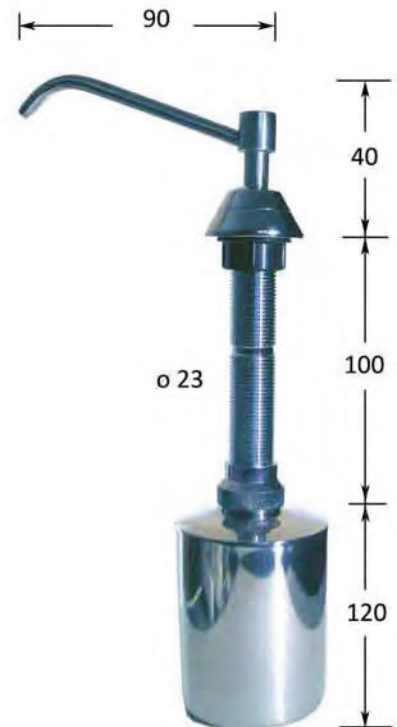

## Soap Dispenser

- Vertically fitted
- Non-drip, one push action
- Durable high quality Stainless Steel Satin Front, Polished Sides
- Bulk Fill
- Lockable

Order Code	Description	Dimensions (mm)	Capacity (ml)	Case Qty	Finish
SD800/SS	Soap Dispenser	100 x 178 x 115	800	12	Satin Stainless Steel

## Soap Dispenser

- Vertically fitted
- Non-drip, one push action
- Durable high quality Stainless Steel Satin Front, Polished Sides
- Bulk Fill
- Lockable

Order Code	Description	Dimensions (mm)	Capacity (ml)	Case Qty	Finish
SD1200	Soap Dispenser	105 x 203 x 130	1200	12	Satin Stainless Steel

### Soap Dispenser Recessed

- Recessed mounted
- Non-drip, one push action
- Durable high quality Stainless Steel Satin Front
- Bulk Fill
- Lockable

Order Code	Description	Dimensions (mm)	Capacity (ml)	Case Qty	Finish
SDR1000/SS	Soap Dispenser Recessed	1401x 240	1000	12	Satin Stainless Steel

### Soap Dispenser Worktop/Basin

- Worktop/Basin mounted
- To be mounted through a 23mm diameter hole in worktop
- Non-drip, one push action
- Stainless steel container

Order Code	Description	Dimensions (mm)	Capacity (mm)	Case Qty	Finish
SDC500	Soap Dispenser Worktop	260 x 23 x 90	500	6	Satin Stainless Steel