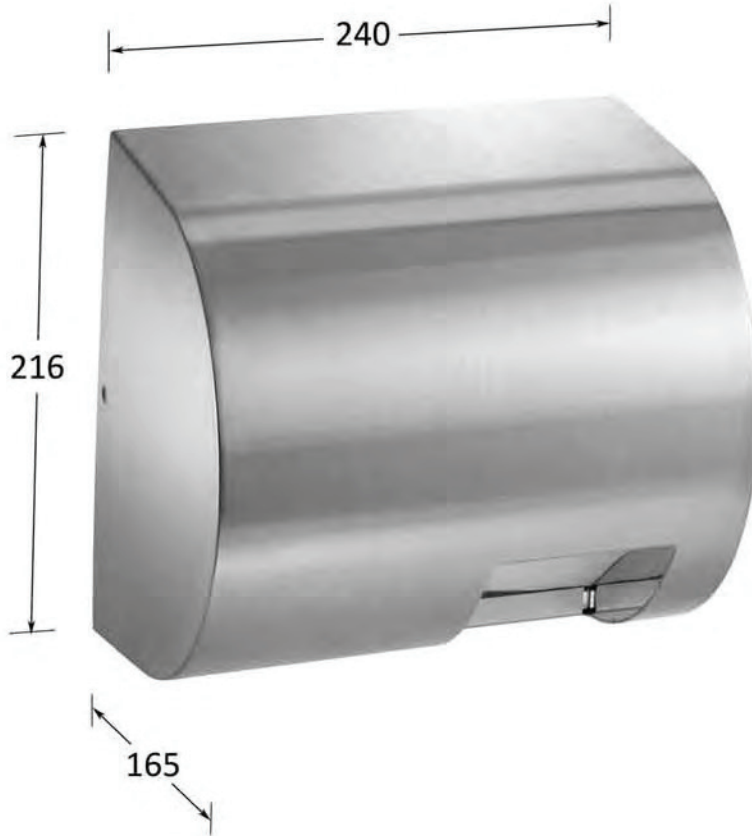

HDD2400

Automatic Hand Dryer 2400 Watts

CE

CB

- Brush Motor - 200W thermostat controlled, 4150 r.p.m. - 50Hz/60Hz
- Adjustable sensor range -10 to 30cm
- Sound Level: 70+/- 3 db
- Air speed: 20.5 m/s - 50Hz/60Hz
- Drying Time: approximately 20-25 seconds
- Drip proof: IPX1
- 2 vandal-proof lock screws and key wrench
- Power cut off automatically in case of irregular use over 120 seconds
- Casing: Stainless steel cover (Type 304)

Order Code	Volts	Watts	Amps	Dimensions (mm)	Case Qty	Finish
HDD2400/SS	240 Vac	2400 W	9.6	240 x 216 x 165	1	Satin Stainless Steel