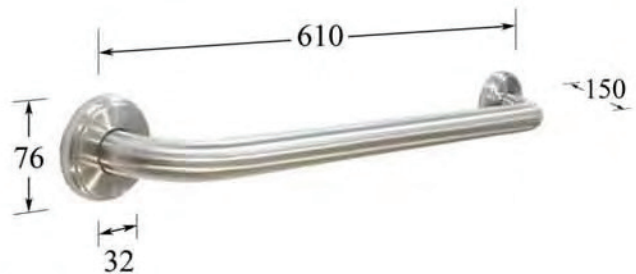

GR610

Grab Rail

- Concealed Fixing
- High Quality 304 Satin Stainless Steel