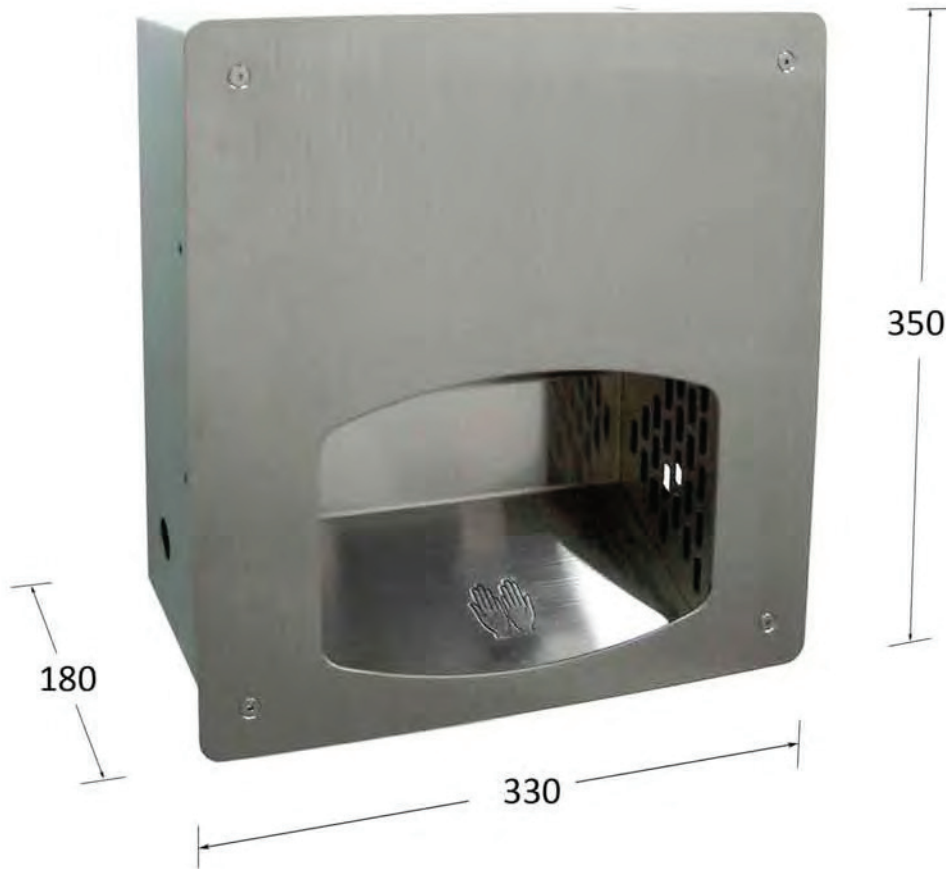

HDR2200

Recessed Automatic Hand Dryer 2200 Watts

CE

CB

EMC

LVD

- Recessed mounted
- Brush Motor 2200W, 3800 R.P.M., Adjustable
- Sound Level : 68 +/- 5dB
- Air speed: 20,5 m/s - 50Hz/60Hz
- Drying Time: Approximately 20 - 25 seconds
- Drip proof: IPX1 - Isolation: Class 1
- 2 vandal-proof lock screws and key wrench
- Casing: High Quality Satin Stainless Steel, Type 304
- Rough Wall opening : mm 323 x 346 x 155

Order Code	Volts	Watts	Amps	Dimensions (mm)	Case Qty	Finish
HDR2200/SS	240 Vac	2200 W	9.6	180 x 330 x 350	1	Satin Stainless Steel