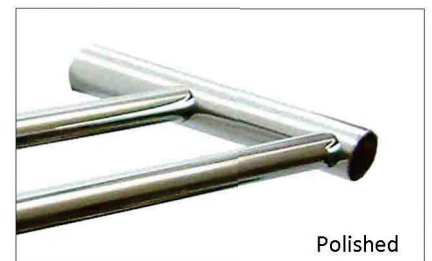

Order Code	Description	Dimensions (mm)	Diameter (mm)	Case Qty	Finish
DTB562/SS	Double Towel Bar	562 x 107	18	6	Satin Stainless Steel
DTB562/PS	Double Towel Bar	562 x 107	18	6	Polished Stainless Steel