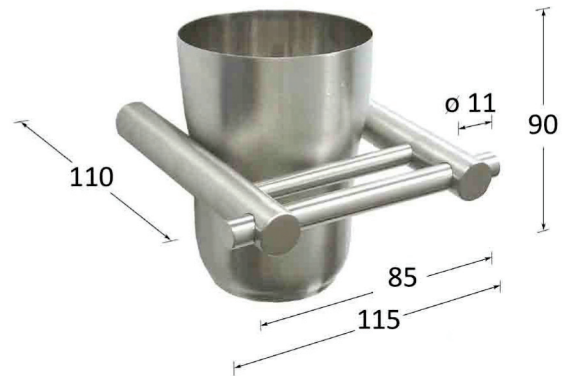

TTH232

Triple Towel Hook

- Solid Stainless Steel, type 304
- Available in Polished or Satin Finish

Order Code	Description	Dimensions (mm)	Diameter (mm)	Case Qty	Finish
TTH232/SS	Triple Towel Hook	232 x 40	16	6	Satin Stainless Steel
TTH232/PS	Triple Towel Hook	232 x 40	16	6	Polished Stainless Steel

SD152

Clear Soap Dish & Holder

- Solid Stainless Steel, type 304
- Available in Satin or Polished finish
- Safety Glass

Order Code	Description	Dimensions (mm)	Diameter (mm)	Case Qty	Finish
SD152/SS	Soap Dish & H.	152 x 87	16	6	Satin Stainless Steel
SD152/PS	Soap Dish & H.	152 x 87	16	6	Polished Stainless Steel

TH115

Tumbler & Toothbrush Holder

- Solid Stainless Steel, type 304
- Available in Polished or Satin Finish

Order Code	Description	Dimensions (mm)	Diameter (mm)	Case Qty	Finish
TH115/SS	T. & T. Holder	115 x 90 x 110	11	6	Satin Stainless Steel
TH115/PS	T. & T. Holder	115 x 90 x 110	11	6	Polished Stainless Steel

DTR320

Double Toilet Roll Holder

- Solid Stainless Steel, type 304
- Supplied with round roses for optional fixing to soft walls
- Available in Satin or Polished Finish

Order Code	Description	Dimensions (mm)	Projection	Case Qty	Finish
DTR320/SS	Double Toilet Roll Holder	320 x 85	40 mm	6	Satin Stainless Steel
DTR320/PS	Double Toilet Roll Holder	320 x 85	40 mm	6	Polished Stainless Steel