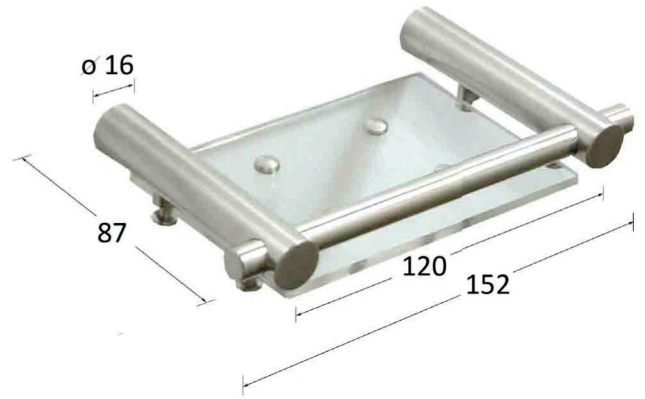

TTH232

Triple Towel Hook

- Solid Stainless Steel, type 304
- Available in Polished or Satin Finish

Order Code	Description	Dimensions (mm)	Diameter (mm)	Case Qty	Finish
TTH232/SS	Triple Towel Hook	232 x 40	16	6	Satin Stainless Steel
TTH232/PS	Triple Towel Hook	232 x 40	16	6	Polished Stainless Steel

SD152

Clear Soap Dish & Holder

- Solid Stainless Steel, type 304
- Available in Satin or Polished finish
- Safety Glass

Order Code	Description	Dimensions (mm)	Diameter (mm)	Case Qty	Finish
SD152/SS	Soap Dish & H.	152 x 87	16	6	Satin Stainless Steel
SD152/PS	Soap Dish & H.	152 x 87	16	6	Polished Stainless Steel

DTR320

Double Toilet Roll Holder

- Solid Stainless Steel, type 304
- Supplied with round roses for optional fixing to soft walls
- Available in Satin or Polished Finish

Order Code	Description	Dimensions (mm)	Projection	Case Qty	Finish
DTR320/SS	Double Toilet Roll Holder	320 x 85	40 mm	6	Satin Stainless Steel
DTR320/PS	Double Toilet Roll Holder	320 x 85	40 mm	6	Polished Stainless Steel