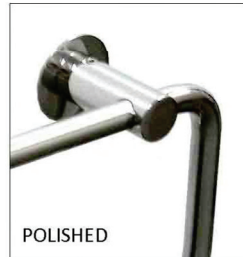

SRH150

Spare Roll Holder

- Solid Stainless Steel, type 304
- Available in Polished or Satin Finish

Order Code	Description	Dimensions (mm)	Diameter (mm)	Case Qty	Finish
SRH150/SS	Spare Roll Holder	150 x 73	n/a	6	Satin Stainless Steel
SRH150/PS	Spare Roll Holder	150 x 73	n/a	6	Polished Stainless Steel

TRH141

Toilet Roll Holder

- Solid Stainless Steel, type 304
- Supplied with round roses for optional fixing to soft walls
- Available in Satin or Polished Finish

Order Code	Description	Dimensions (mm)	Projection	Case Qty	Finish
TRH141/SS	Toilet Roll Holder	141 x 85	40 mm	6	Satin Stainless Steel
TRH141/PS	Toilet Roll Holder	141 x 85	40 mm	6	Polished Stainless Steel