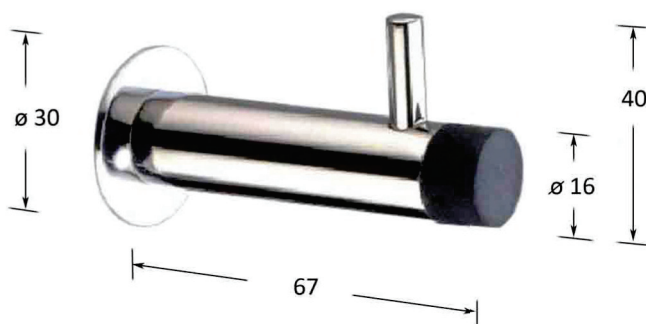

BCH16

Buffered Coat Hook

- Durable high quality Stainless Steel, type 304
- Available in Polished or Satin Finish
- Door stopper

Order Code	Description	Dimensions (mm)	Diameter (mm)	Case Qty	Finish
BCH16/SS	Buffered Coat Hook	67 x 40	16	20	Satin Stainless Steel
BCH16/PS	Buffered Coat Hook	67 x 40	16	20	Polished Stainless Steel

TCH16/1

Towel/Coat Hook with slot

- Durable high quality Stainless Steel, type 304
- Available in Polished or Satin Finish

Order Code	Description	Dimensions (mm)	Diameter (mm)	Case Qty	Finish
TCH16/1/SS	Towel/Coat Hook	35 x 16	16	20	Satin Stainless Steel
TCH16/1/PS	Towel/Coat Hook	35 x 16	16	20	Polished Stainless Steel

TCH16/2

Towel/Coat Hook with peg

- Durable high quality Stainless Steel, type 304
- Available in Polished or Satin Finish

Order Code	Description	Dimensions (mm)	Diameter (mm)	Case Qty	Finish
TCH16/2/SS	Towel/Coat Hook	35 x 31	16	20	Satin Stainless Steel
TCH16/2/PS	Towel/Coat Hook	35 x 31	16	20	Polished Stainless Steel

SD500

Wall Soap Dispenser

- Wall mounted
- Non-drip, one push action
- Durable high quality Stainless Steel, Satin or Polished finish
- Bulk Fill

Order Code	Description	Dimensions (mm)	Capacity (ml)	Case Qty	Finish
SD500/SS	Wall Soap Dispenser	195 x 85 x ϕ 60	500	6	Satin Stainless Steel
SD500/PS	Wall Soap Dispenser	195 x 85 x ϕ 60	500	6	Polished Stainless Steel