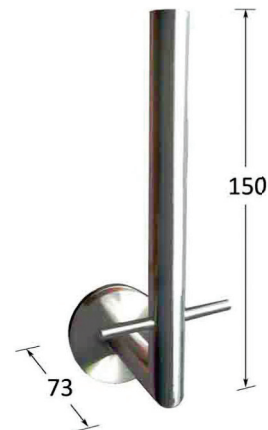

SD152

Clear Soap Dish & Holder

- Solid Stainless Steel, type 304
- Available in Satin or Polished finish
- Safety Glass

Order Code	Description	Dimensions (mm)	Diameter (mm)	Case Qty	Finish
SD152/SS	Soap Dish & H.	152 x 87	16	6	Satin Stainless Steel
SD152/PS	Soap Dish & H.	152 x 87	16	6	Polished Stainless Steel

TH115

Tumbler & Toothbrush Holder

- Solid Stainless Steel, type 304
- Available in Polished or Satin Finish

Order Code	Description	Dimensions (mm)	Diameter (mm)	Case Qty	Finish
TH115/SS	T. & T. Holder	115 x 90 x 110	11	6	Satin Stainless Steel
TH115/PS	T. & T. Holder	115 x 90 x 110	11	6	Polished Stainless Steel

SRH150

Spare Roll Holder

- Solid Stainless Steel, type 304
- Available in Polished or Satin Finish

Order Code	Description	Dimensions (mm)	Diameter (mm)	Case Qty	Finish
SRH150/SS	Spare Roll Holder	150 x 73	n/a	6	Satin Stainless Steel
SRH150/PS	Spare Roll Holder	150 x 73	n/a	6	Polished Stainless Steel

DTR320

Double Toilet Roll Holder

- Solid Stainless Steel, type 304
- Supplied with round roses for optional fixing to soft walls
- Available in Satin or Polished Finish

Order Code	Description	Dimensions (mm)	Projection	Case Qty	Finish
DTR320/SS	Double Toilet Roll Holder	320 x 85	40 mm	6	Satin Stainless Steel
DTR320/PS	Double Toilet Roll Holder	320 x 85	40 mm	6	Polished Stainless Steel