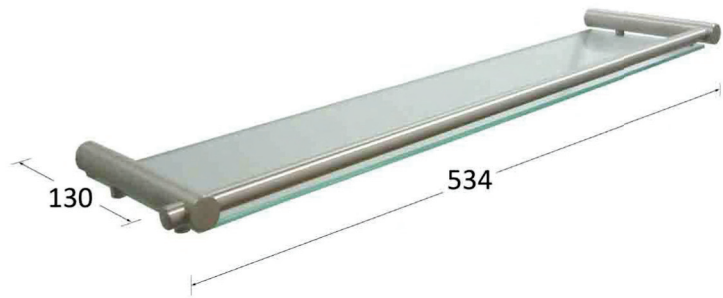

TCH16/1

Towel/Coat Hook with slot

- Durable high quality Stainless Steel, type 304
- Available in Polished or Satin Finish

Order Code	Description	Dimensions (mm)	Diameter (mm)	Case Qty	Finish
TCH16/1/SS	Towel/Coat Hook	35 x 16	16	20	Satin Stainless Steel
TCH16/1/PS	Towel/Coat Hook	35 x 16	16	20	Polished Stainless Steel

TCH16/2

Towel/Coat Hook with peg

- Durable high quality Stainless Steel, type 304
- Available in Polished or Satin Finish

Order Code	Description	Dimensions (mm)	Diameter (mm)	Case Qty	Finish
TCH16/2/SS	Towel/Coat Hook	35 x 31	16	20	Satin Stainless Steel
TCH16/2/PS	Towel/Coat Hook	35 x 31	16	20	Polished Stainless Steel

GS534

Glass Shelf

- Solid Stainless Steel, type 304
- Available in Polished or Satin Finish
- Safety Glass 6 mm

Order Code	Description	Dimensions (mm)	Diameter (mm)	Case Qty	Finish
GS534/SS	Glass Shelf	534 x 130	18	6	Satin Stainless Steel
GS534/PS	Glass Shelf	534 x 130	18	6	Polished Stainless Steel

DTR320

Double Toilet Roll Holder

- Solid Stainless Steel, type 304
- Supplied with round roses for optional fixing to soft walls
- Available in Satin or Polished Finish

Order Code	Description	Dimensions (mm)	Projection	Case Qty	Finish
DTR320/SS	Double Toilet Roll Holder	320 x 85	40 mm	6	Satin Stainless Steel
DTR320/PS	Double Toilet Roll Holder	320 x 85	40 mm	6	Polished Stainless Steel