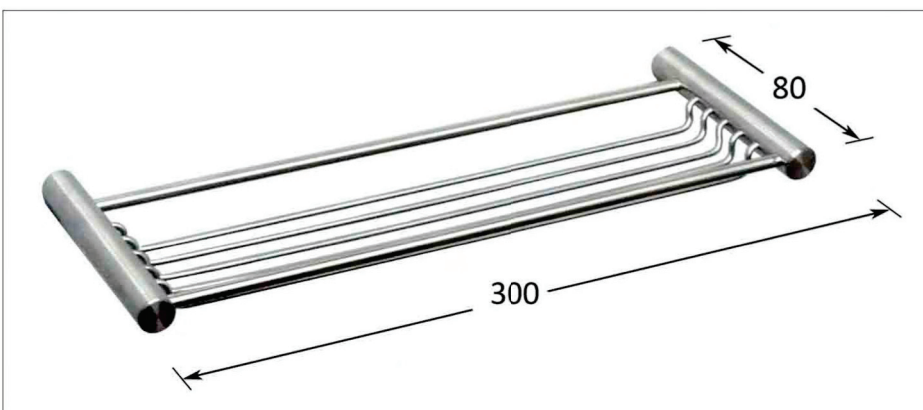

Shower Basket 300mm

- Solid Stainless Steel, type 304
- Satin Finish

Order Code	Description	Dimensions (mm)	Projection	Case Qty	Finish
SB300	Shower Basket	300	80 mm	6	Satin Stainless Steel