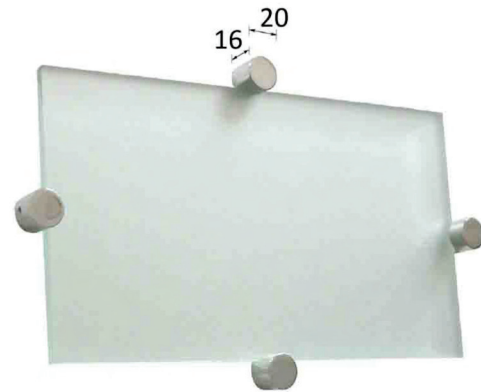

MS20

Mirror Supports (set of 4)

- Solid Stainless Steel, type 304
- Available in Polished or Satin Finish

Order Code	Description	Dimensions (mm)	Diameter (mm)	Case Qty	Finish
MS20/SS	Mirror Supports	16	20	6	Satin Stainless Steel
MS20/PS	Mirror Supports	16	20	6	Polished Stainless Steel