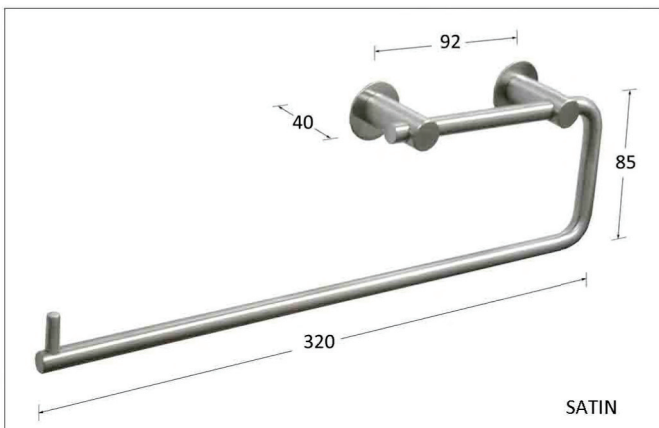

TRH141

Toilet Roll Holder

- Solid Stainless Steel, type 304
- Supplied with round roses for optional fixing to soft walls
- Available in Satin or Polished Finish

Order Code	Description	Dimensions (mm)	Projection	Case Qty	Finish
TRH141/SS	Toilet Roll Holder	141 x 85	40 mm	6	Satin Stainless Steel
TRH141/PS	Toilet Roll Holder	141 x 85	40 mm	6	Polished Stainless Steel

DTR320

Double Toilet Roll Holder

- Solid Stainless Steel, type 304
- Supplied with round roses for optional fixing to soft walls
- Available in Satin or Polished Finish

Order Code	Description	Dimensions (mm)	Projection	Case Qty	Finish
DTR320/SS	Double Toilet Roll Holder	320 x 85	40 mm	6	Satin Stainless Steel
DTR320/PS	Double Toilet Roll Holder	320 x 85	40 mm	6	Polished Stainless Steel