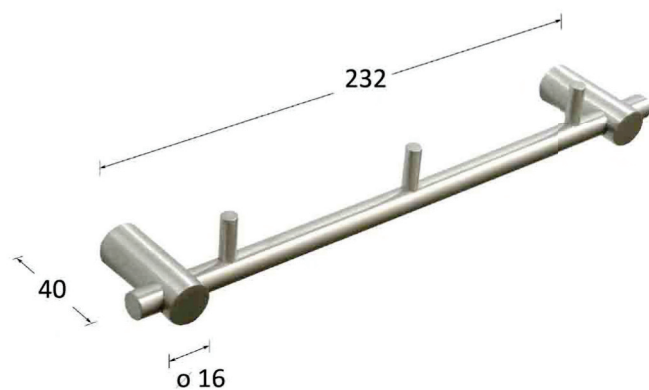

TCH16/2

Towel/Coat Hook with peg

- Durable high quality Stainless Steel, type 304
- Available in Polished or Satin Finish

Order Code	Description	Dimensions (mm)	Diameter (mm)	Case Qty	Finish
TCH16/2/SS	Towel/Coat Hook	35 x 31	16	20	Satin Stainless Steel
TCH16/2/PS	Towel/Coat Hook	35 x 31	16	20	Polished Stainless Steel

GS534

Glass Shelf

- Solid Stainless Steel, type 304
- Available in Polished or Satin Finish
- Safety Glass 6 mm

Order Code	Description	Dimensions (mm)	Diameter (mm)	Case Qty	Finish
GS534/SS	Glass Shelf	534 x 130	18	6	Satin Stainless Steel
GS534/PS	Glass Shelf	534 x 130	18	6	Polished Stainless Steel

TTH232

Triple Towel Hook

- Solid Stainless Steel, type 304
- Available in Polished or Satin Finish

Order Code	Description	Dimensions (mm)	Diameter (mm)	Case Qty	Finish
TTH232/SS	Triple Towel Hook	232 x 40	16	6	Satin Stainless Steel
TTH232/PS	Triple Towel Hook	232 x 40	16	6	Polished Stainless Steel

DTR320

Double Toilet Roll Holder

- Solid Stainless Steel, type 304
- Supplied with round roses for optional fixing to soft walls
- Available in Satin or Polished Finish

Order Code	Description	Dimensions (mm)	Projection	Case Qty	Finish
DTR320/SS	Double Toilet Roll Holder	320 x 85	40 mm	6	Satin Stainless Steel
DTR320/PS	Double Toilet Roll Holder	320 x 85	40 mm	6	Polished Stainless Steel