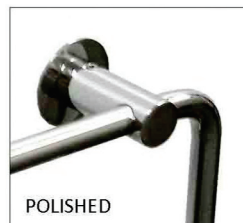

TRH141

Toilet Roll Holder

- Solid Stainless Steel, type 304
- Supplied with round roses for optional fixing to soft walls
- Available in Satin or Polished Finish

Order Code	Description	Dimensions (mm)	Projection	Case Qty	Finish
TRH141/SS	Toilet Roll Holder	141 x 85	40 mm	6	Satin Stainless Steel
TRH141/PS	Toilet Roll Holder	141 x 85	40 mm	6	Polished Stainless Steel

DTR320

Double Toilet Roll Holder

- Solid Stainless Steel, type 304
- Supplied with round roses for optional fixing to soft walls
- Available in Satin or Polished Finish

Order Code	Description	Dimensions (mm)	Projection	Case Qty	Finish
DTR320/SS	Double Toilet Roll Holder	320 x 85	40 mm	6	Satin Stainless Steel
DTR320/PS	Double Toilet Roll Holder	320 x 85	40 mm	6	Polished Stainless Steel