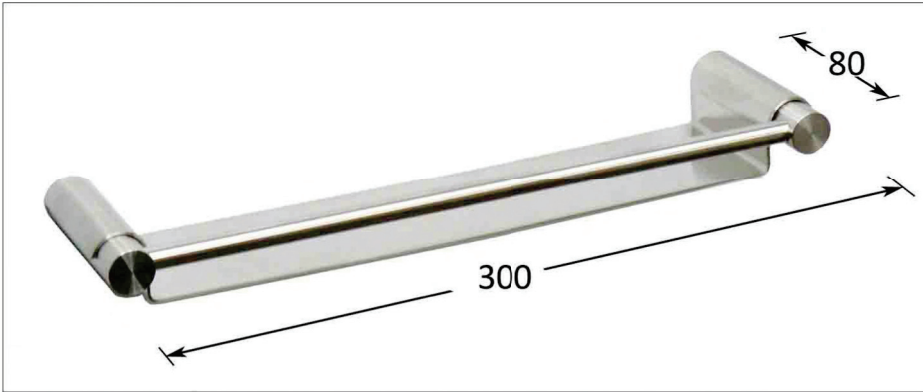

TS522

Towel Shelf

- Solid Stainless Steel, type 304
- Satin or Polished Finish

Order Code	Description	Dimensions (mm)	Projection	Case Qty	Finish
TS522/SS	Towel Shelf	522 x 55	280 mm	6	Satin Stainless Steel
TS522/PS	Towel Shelf	522 x 55	280 mm	6	Polished Stainless Steel

TR230

Towel Ring

- Solid Stainless Steel, type 304
- Satin or Polished Finish

Order Code	Description	Dimensions (mm)	Projection	Case Qty	Finish
TR230/SS	Towel Ring	∅ 230 x 60	60 mm	6	Satin Stainless Steel
TR230/PS	Towel Ring	∅ 230 x 60	60 mm	6	Polished Stainless Steel

SS300

Shower Shelf 300mm

- Solid Stainless Steel, type 304
- Removable shelf for easy cleaning
- Satin Finish

Order Code	Description	Dimensions (mm)	Projection	Case Qty	Finish
SS300	Shower Shelf	300	80 mm	6	Satin Stainless Steel