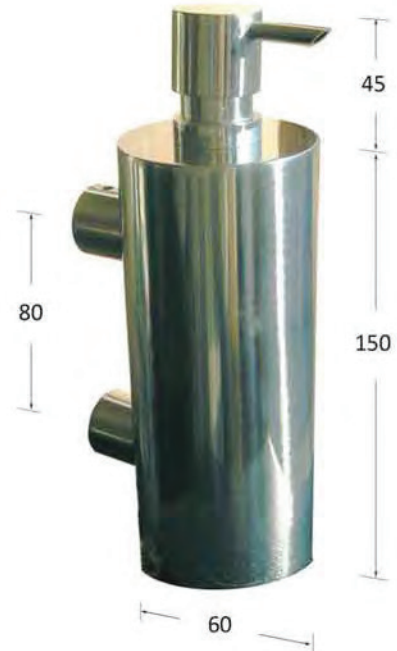

- Wall mounted
- Durable high quality Stainless Steel
- Available in Polished or Satin Finish
- Easily removable for cleaning
- Concealed brush

Order Code	Description	Dimensions (mm)	Projection (mm)	Case Qty	Finish
TBH80/SS	Toilet Brush Holder	360 x 80	85	6	Satin Stainless Steel
TBH80/PS	Toilet Brush Holder	360 x 80	85	6	Polished Stainless Steel

SD250

Wall Soap Dispenser

- Wall mounted
- Non-drip, one push action
- Durable high quality Stainless Steel, Satin or Polished finish
- Bulk Fill

Order Code	Description	Dimensions (mm)	Capacity (ml)	Case Qty	Finish
SD250/SS	Wall Soap Dispenser	211 x 85 x ϕ 60	250	6	Satin Stainless Steel
SD250/PS	Wall Soap Dispenser	211 x 85 x ϕ	250	6	Polished Stainless Steel

SD500

Wall Soap Dispenser

- Wall mounted
- Non-drip, one push action
- Durable high quality Stainless Steel, Satin or Polished finish
- Bulk Fill

Order Code	Description	Dimensions (mm)	Capacity (ml)	Case Qty	Finish
SD500/SS	Wall Soap Dispenser	195 x 85 x ϕ 60	500	6	Satin Stainless Steel
SD500/PS	Wall Soap Dispenser	195 x 85 x ϕ 60	500	6	Polished Stainless Steel