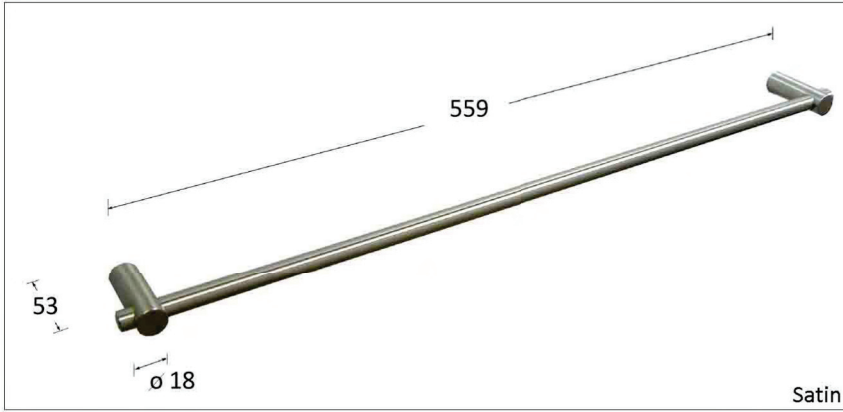

TRH141

Toilet Roll Holder

- Solid Stainless Steel, type 304
- Supplied with round roses for optional fixing to soft walls
- Available in Satin or Polished Finish

Order Code	Description	Dimensions (mm)	Projection	Case Qty	Finish
TRH141/SS	Toilet Roll Holder	141 x 85	40 mm	6	Satin Stainless Steel
TRH141/PS	Toilet Roll Holder	141 x 85	40 mm	6	Polished Stainless Steel

DTR320

Double Toilet Roll Holder

- Solid Stainless Steel, type 304
- Supplied with round roses for optional fixing to soft walls
- Available in Satin or Polished Finish

Order Code	Description	Dimensions (mm)	Projection	Case Qty	Finish
DTR320/SS	Double Toilet Roll Holder	320 x 85	40 mm	6	Satin Stainless Steel
DTR320/PS	Double Toilet Roll Holder	320 x 85	40 mm	6	Polished Stainless Steel

STB559

Single Towel Bar

- Solid Stainless Steel, type 304
- Satin or Polished Finish

Order Code	Description	Dimensions (mm)	Diameter (mm)	Case Qty	Finish
STB559/SS	Single Towel Bar	559 x 53	18	6	Satin Stainless Steel
STB559/PS	Single Towel Bar	559 x 53	18	6	Polished Stainless Steel