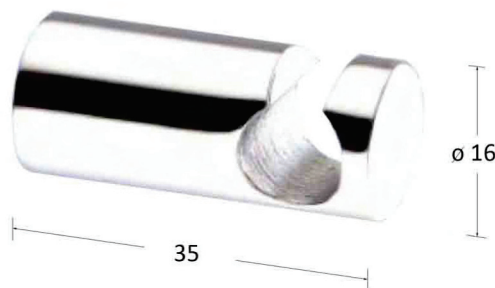

BCH16

Buffered Coat Hook

- Durable high quality Stainless Steel, type 304
- Available in Polished or Satin Finish
- Door stopper

Order Code	Description	Dimensions (mm)	Diameter (mm)	Case Qty	Finish
BCH16/SS	Buffered Coat Hook	67 x 40	16	20	Satin Stainless Steel
BCH16/PS	Buffered Coat Hook	67 x 40	16	20	Polished Stainless Steel

TCH16/1

Towel/Coat Hook with slot

- Durable high quality Stainless Steel, type 304
- Available in Polished or Satin Finish

Order Code	Description	Dimensions (mm)	Diameter (mm)	Case Qty	Finish
TCH16/1/SS	Towel/Coat Hook	35 x 16	16	20	Satin Stainless Steel
TCH16/1/PS	Towel/Coat Hook	35 x 16	16	20	Polished Stainless Steel

TCH16/2

Towel/Coat Hook with peg

- Durable high quality Stainless Steel, type 304
- Available in Polished or Satin Finish

Order Code	Description	Dimensions (mm)	Diameter (mm)	Case Qty	Finish
TCH16/2/SS	Towel/Coat Hook	35 x 31	16	20	Satin Stainless Steel
TCH16/2/PS	Towel/Coat Hook	35 x 31	16	20	Polished Stainless Steel

SD500

Wall Soap Dispenser

- Wall mounted
- Non-drip, one push action
- Durable high quality Stainless Steel, Satin or Polished finish
- Bulk Fill

Order Code	Description	Dimensions (mm)	Capacity (ml)	Case Qty	Finish
SD500/SS	Wall Soap Dispenser	195 x 85 x ϕ 60	500	6	Satin Stainless Steel
SD500/PS	Wall Soap Dispenser	195 x 85 x ϕ 60	500	6	Polished Stainless Steel