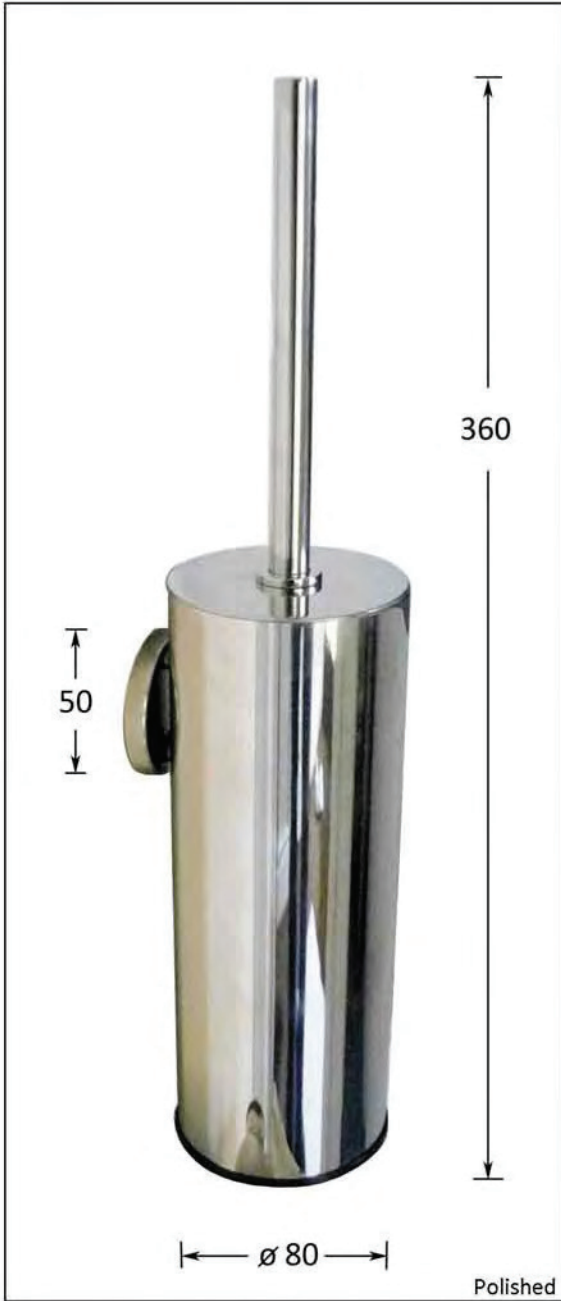

BCH16

Buffered Coat Hook

- Durable high quality Stainless Steel, type 304
- Available in Polished or Satin Finish
- Door stopper

Order Code	Description	Dimensions (mm)	Diameter (mm)	Case Qty	Finish
BCH16/SS	Buffered Coat Hook	67 x 40	16	20	Satin Stainless Steel
BCH16/PS	Buffered Coat Hook	67 x 40	16	20	Polished Stainless Steel

SS300

Shower Shelf 300mm

- Solid Stainless Steel, type 304
- Removable shelf for easy cleaning
- Satin Finish

Order Code	Description	Dimensions (mm)	Projection	Case Qty	Finish
SS300	Shower Shelf	300	80 mm	6	Satin Stainless Steel

SB300

Shower Basket 300mm

- Solid Stainless Steel, type 304
- Satin Finish

Order Code	Description	Dimensions (mm)	Projection	Case Qty	Finish
SB300	Shower Basket	300	80 mm	6	Satin Stainless Steel

TBH80

Toilet Brush Holder

- Wall mounted
- Durable high quality Stainless Steel
- Available in Polished or Satin Finish
- Easily removable for cleaning
- Concealed brush

Order Code	Description	Dimensions (mm)	Projection (mm)	Case Qty	Finish
TBH80/SS	Toilet Brush Holder	360 x 80	85	6	Satin Stainless Steel
TBH80/PS	Toilet Brush Holder	360 x 80	85	6	Polished Stainless Steel