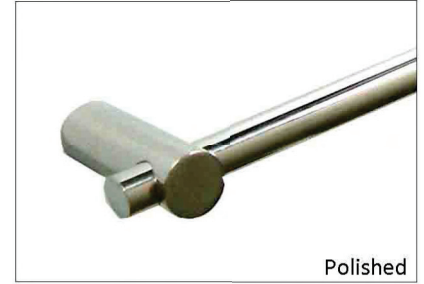

- Solid Stainless Steel, type 304
- Satin or Polished Finish

Order Code	Description	Dimensions (mm)	Diameter (mm)	Case Qty	Finish
STB559/SS	Single Towel Bar	559 x 53	18	6	Satin Stainless Steel
STB559/PS	Single Towel Bar	559 x 53	18	6	Polished Stainless Steel