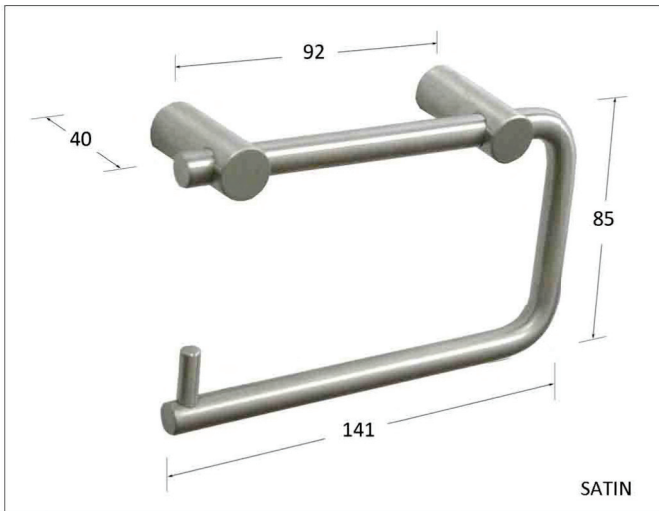

TTH232

Triple Towel Hook

- Solid Stainless Steel, type 304
- Available in Polished or Satin Finish

Order Code	Description	Dimensions (mm)	Diameter (mm)	Case Qty	Finish
TTH232/SS	Triple Towel Hook	232 x 40	16	6	Satin Stainless Steel
TTH232/PS	Triple Towel Hook	232 x 40	16	6	Polished Stainless Steel

SRH150

Spare Roll Holder

- Solid Stainless Steel, type 304
- Available in Polished or Satin Finish

Order Code	Description	Dimensions (mm)	Diameter (mm)	Case Qty	Finish
SRH150/SS	Spare Roll Holder	150 x 73	n/a	6	Satin Stainless Steel
SRH150/PS	Spare Roll Holder	150 x 73	n/a	6	Polished Stainless Steel

TRH141

Toilet Roll Holder

- Solid Stainless Steel, type 304
- Supplied with round roses for optional fixing to soft walls
- Available in Satin or Polished Finish

Order Code	Description	Dimensions (mm)	Projection	Case Qty	Finish
TRH141/SS	Toilet Roll Holder	141 x 85	40 mm	6	Satin Stainless Steel
TRH141/PS	Toilet Roll Holder	141 x 85	40 mm	6	Polished Stainless Steel

DTR320

Double Toilet Roll Holder

- Solid Stainless Steel, type 304
- Supplied with round roses for optional fixing to soft walls
- Available in Satin or Polished Finish

Order Code	Description	Dimensions (mm)	Projection	Case Qty	Finish
DTR320/SS	Double Toilet Roll Holder	320 x 85	40 mm	6	Satin Stainless Steel
DTR320/PS	Double Toilet Roll Holder	320 x 85	40 mm	6	Polished Stainless Steel