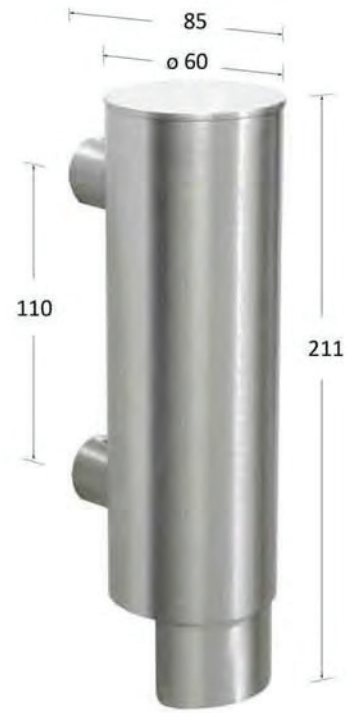

BCH16

Buffered Coat Hook

- Durable high quality Stainless Steel, type 304
- Available in Polished or Satin Finish
- Door stopper

Order Code	Description	Dimensions (mm)	Diameter (mm)	Case Qty	Finish
BCH16/SS	Buffered Coat Hook	67 x 40	16	20	Satin Stainless Steel
BCH16/PS	Buffered Coat Hook	67 x 40	16	20	Polished Stainless Steel

- Wall mounted
- Durable high quality Stainless Steel
- Available in Polished or Satin Finish
- Easily removable for cleaning
- Concealed brush

Order Code	Description	Dimensions (mm)	Projection (mm)	Case Qty	Finish
TBH80/SS	Toilet Brush Holder	360 x 80	85	6	Satin Stainless Steel
TBH80/PS	Toilet Brush Holder	360 x 80	85	6	Polished Stainless Steel

SD250

Wall Soap Dispenser

- Wall mounted
- Non-drip, one push action
- Durable high quality Stainless Steel, Satin or Polished finish
- Bulk Fill

Order Code	Description	Dimensions (mm)	Capacity (ml)	Case Qty	Finish
SD250/SS	Wall Soap Dispenser	211 x 85 x ϕ 60	250	6	Satin Stainless Steel
SD250/PS	Wall Soap Dispenser	211 x 85 x ϕ	250	6	Polished Stainless Steel

SD500

Wall Soap Dispenser

- Wall mounted
- Non-drip, one push action
- Durable high quality Stainless Steel, Satin or Polished finish
- Bulk Fill

Order Code	Description	Dimensions (mm)	Capacity (ml)	Case Qty	Finish
SD500/SS	Wall Soap Dispenser	195 x 85 x ϕ 60	500	6	Satin Stainless Steel
SD500/PS	Wall Soap Dispenser	195 x 85 x ϕ 60	500	6	Polished Stainless Steel