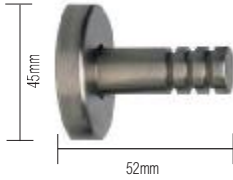

Robe Hook: Order Code TU8140
Buffered Robe Hook (not pictured)
Order Code TU8141