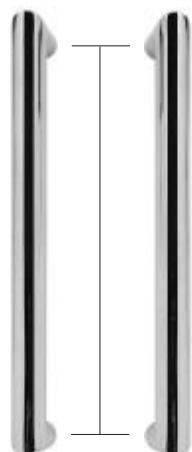

Flare Pull Handle

Bolt Through Fix Pull Handle - 19mm Ø and 25mm Ø

- Without Roses TU2015 - 230mm c/c x 19 Ø
- With Roses TU2018 - 305mm c/c x 25 Ø
- Without Roses TU2016 - 305mm c/c x 25 Ø
- With Roses TU2024 - 400mm c/c x 25 Ø
- Without Roses TU2026 - 400mm c/c x 25 Ø
- With Roses TU2019 - 650mm c/c x 25 Ø
- Without Roses TU2023 - 650mm c/c x 25 Ø

Pair of Back to Back Fix Pull Handles

- Without Roses 021 - 230mm c/c x 19 Ø
- With Roses TU2222 - 305mm c/c x 25 Ø
- Without Roses TU2022 - 305mm c/c x 25 Ø
- With Roses TU2025 - 400mm c/c x 25 Ø
- Without Roses TU2027 - 400mm c/c x 25 Ø
- With Roses TU2220 - 650mm c/c x 25 Ø
- Without Roses TU2020 - 650mm c/c x 25 Ø

Flare Pull Handle

Bolt Through Fix Pull Handle - 19mm Ø and 25mm Ø

- Without Roses TU1012 - 230mm c/c x 19 Ø
- With Roses TU1020 - 305mm c/c x 25 Ø
- Without Roses TU1013 - 305mm c/c x 25 Ø
- With Roses TU1026 - 400mm c/c x 25 Ø
- Without Roses TU1028 - 400mm c/c x 25 Ø
- With Roses TU1021 - 650mm c/c x 25 Ø
- Without Roses TU1014 - 650mm c/c x 25 Ø

Pair of Back to Back Fix Pull Handles

- Without Roses TU1023 - 230mm c/c x 19 Ø
- With Roses TU1124 - 305mm c/c x 25 Ø
- Without Roses TU1024 - 305mm c/c x 25 Ø
- With Roses TU1127 - 400mm c/c x 25 Ø
- Without Roses TU1029 - 400mm c/c x 25 Ø
- With Roses TU1125 - 650mm c/c x 25 Ø
- Without Roses TU1025 - 650mm c/c x 25 Ø