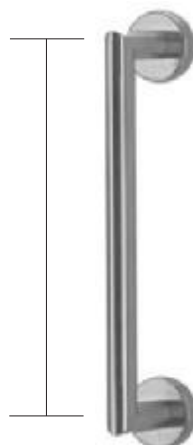

Above Roses 57mm Ø

Pair of Back to Back Fix Pull Handles

With Roses	TU8042	- 230mm c/c x 16 Ø
Without Roses	TU8242	- 230mm c/c x 16 Ø
With Roses	TU8043	- 305mm c/c x 16 Ø
Without Roses	TU8243	- 305mm c/c x 16 Ø
With Roses	TU8048	- 650mm c/c x 16 Ø
Without Roses	TU8248	- 650mm c/c x 16 Ø
With Roses	TU80621	- 400mm c/c x 19 Ø
Without Roses	TU8264	- 400mm c/c x 19 Ø
With Roses	TU80623	- 650mm c/c x 19 Ø
Without Roses	TU82644	- 650mm c/c x 19 Ø

Flare Pull Handle

Bolt Through Fix Pull Handle - 19mm Ø and 25mm Ø

- Without Roses TU2015 - 230mm c/c x 19 Ø
- With Roses TU2018 - 305mm c/c x 25 Ø
- Without Roses TU2016 - 305mm c/c x 25 Ø
- With Roses TU2024 - 400mm c/c x 25 Ø
- Without Roses TU2026 - 400mm c/c x 25 Ø
- With Roses TU2019 - 650mm c/c x 25 Ø
- Without Roses TU2023 - 650mm c/c x 25 Ø

Pair of Back to Back Fix Pull Handles

- Without Roses 021 - 230mm c/c x 19 Ø
- With Roses TU2222 - 305mm c/c x 25 Ø
- Without Roses TU2022 - 305mm c/c x 25 Ø
- With Roses TU2025 - 400mm c/c x 25 Ø
- Without Roses TU2027 - 400mm c/c x 25 Ø
- With Roses TU2220 - 650mm c/c x 25 Ø
- Without Roses TU2020 - 650mm c/c x 25 Ø

Flare Pull Handle

Bolt Through Fix Pull Handle - 19mm Ø and 25mm Ø

- Without Roses TU1012 - 230mm c/c x 19 Ø
- With Roses TU1020 - 305mm c/c x 25 Ø
- Without Roses TU1013 - 305mm c/c x 25 Ø
- With Roses TU1026 - 400mm c/c x 25 Ø
- Without Roses TU1028 - 400mm c/c x 25 Ø
- With Roses TU1021 - 650mm c/c x 25 Ø
- Without Roses TU1014 - 650mm c/c x 25 Ø