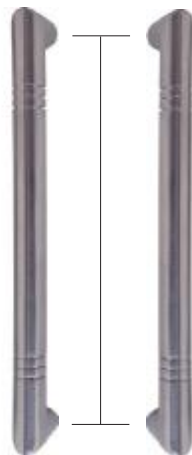

- Without Roses 021 - 230mm c/c x 19 Ø
- With Roses TU2222 - 305mm c/c x 25 Ø
- Without Roses TU2022 - 305mm c/c x 25 Ø
- With Roses TU2025 - 400mm c/c x 25 Ø
- Without Roses TU2027 - 400mm c/c x 25 Ø
- With Roses TU2220 - 650mm c/c x 25 Ø
- Without Roses TU2020 - 650mm c/c x 25 Ø