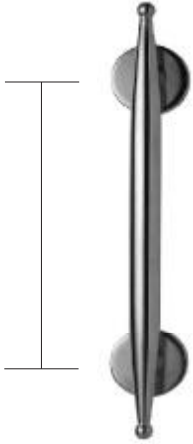

- TU8970 - 230mm c/c x 16 Ø
- TU8971 - 305mm c/c x 16 Ø
- TU8972 - 650mm c/c x 16 Ø
- TU8973 - 400mm c/c x 19 Ø
- TU8974 - 650mm c/c x 19 Ø

Pair of Back to Back Fix Pull Handles

- TU8975 - 230mm c/c x 16 Ø
- TU8976 - 305mm c/c x 16 Ø
- TU8977 - 650mm c/c x 16 Ø
- TU8978 - 400mm c/c x 19 Ø
- TU8979 - 650mm c/c x 19 Ø

Blend Pull Handle

Bolt Through Fix Pull Handle- 25mm Ø

- TU7971 - 305mm c/c x 25 Ø

Pair of Back to Back Fix Pull Handles

- TU7674 - 305mm c/c x 25 Ø

Mellerio Pull Handle

Bolt Through Fix Pull Handles - 25mm

With Roses	TU89411	- 400mm c/c x 25 Ø
Without Roses	TU89461	- 400mm c/c x 25 Ø
With Roses	TU8925	- 650mm c/c x 25 Ø
Without Roses	TU8928	- 650mm c/c x 25 Ø

Pair of Back to Back Fix Pull Handles

With Roses	TU89391	- 400mm c/c x 25 Ø
Without Roses	TU89481	- 400mm c/c x 25 Ø
With Roses	TU8926	- 650mm c/c x 25 Ø
Without Roses	TU8929	- 650mm c/c x 25 Ø

Steel Tech Pull Handle

Bolt Through Fix Pull Handle - 16mm Ø 19mm Ø and 38 Ø

With Roses	TU8050	- 230mm c/c x 16 Ø
Without Roses	TU8250	- 230mm c/c x 16 Ø
With Roses	TU8051	- 305mm c/c x 16 Ø
Without Roses	TU8251	- 305mm c/c x 16 Ø
With Roses	TU8059	- 650mm c/c x 16 Ø
Without Roses	TU8259	- 650mm c/c x 16 Ø
With Roses	TU8054	- 400mm c/c x 19 Ø
Without Roses	TU8256	- 400mm c/c x 19 Ø
With Roses	TU80591	- 650mm c/c x 19 Ø
Without Roses	TU82591	- 650mm c/c x 19 Ø
Without Roses	TU8261	- 2000mm c/c x 38 Ø