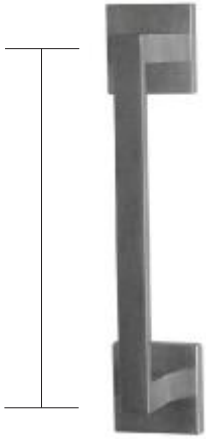

CI/SIB	
(31.59) XT7	
ISSUE 7	03/07

Architectural Hardware

ff
Tuscan

Fluid Lever Handle on Unsprung Insert Rose

Order Code : TU9970

Forme Lever Handle on 9mm Spring Assist Round Rose

Order Code : TU9501-1

Shape 2 Lever Handle on 6mm Unsprung Round Rose

Shape Pull Handle

Bolt Through Fix Pull Handle - 19mm Ø

- With Roses TU8761 - 300mm c/c x 19 Ø
- Without Roses TU8834 - 300mm c/c x 19 Ø
- With Roses TU8772 - 450mm c/c x 19 Ø
- Without Roses TU8835 - 450mm c/c x 19 Ø
- With Roses TU8773 - 600mm c/c x 19 Ø
- Without Roses TU8836 - 600mm c/c x 19 Ø

Above Roses 57mm Ø

Pair of Back to Back Fix Pull Handles

- With Roses TU8776 - 300mm c/c x 19 Ø
- Without Roses TU8867 - 300mm c/c x 19 Ø
- With Roses TU8777 - 450mm c/c x 19 Ø
- Without Roses TU8868 - 450mm c/c x 19 Ø
- With Roses TU8778 - 600mm c/c x 19 Ø
- Without Roses TU8869 - 600mm c/c x 19 Ø

Please suffix above codes '-G' for glass door fixing pack. Allow 12mm Ø for glass fixing.

Moscow Pull Handle

Bolt Through Fix Pull Handle

- With Roses TU3438 - 400mm c/c
- Without Roses TU3439 - 400mm c/c
- With Roses TU3334 - 650mm c/c
- Without Roses TU3335 - 650mm c/c