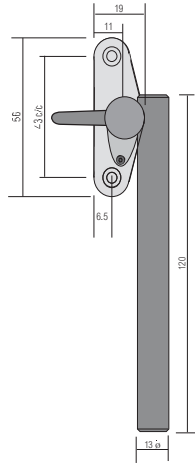

Locking Casement Fastner

Order Codes TU8179L-1LH TU8179L-1RH

Locking Espagnolette Handle 7mm Spindle

Order Codes TU8181LH TU8181RH

Mortice Plates and Hook Plates

The locking casement fasteners are supplied with mortice plates as standard.

If hook plates are required, please use the following order codes:

Left Hand Fastener with Hook Plate	:	TU8179L-2LH
Right Hand Fastener with Hook Plate	:	TU8179L-2RH

Casement Stay

Order Code: TU8191