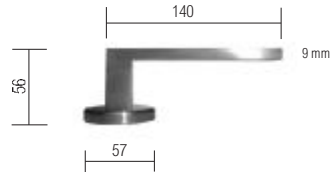

Moscow Lever Handle on 9mm Spring Assist Round Rose

Order Code : TU7650-1