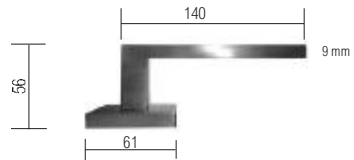

Moscow Lever Handle on 9mm Spring Assist Square Rose

Order Code : TU7651-1