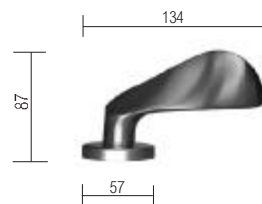

Tactil Lever Handle on 9mm Spring Assist Round Rose

Order Code : TU7001-1