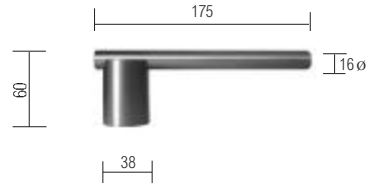

Modis Lever Handle on Unsprung Insert Rose

Order Code : TU8950