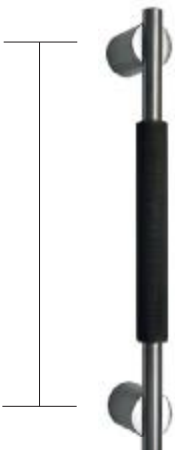

Pair of Back to Back Fix Pull Handles

- TU8965 - 230mm c/c x 16 Ø
- TU8966 - 305mm c/c x 16 Ø
- TU8967 - 650mm c/c x 16 Ø
- TU8968 - 400mm c/c x 19 Ø
- TU8969 - 650mm c/c x 19 Ø

Modis Pull Handle

Bolt Through Fix Pull Handle- 16mm Ø and 19mm Ø

- TU8970 - 230mm c/c x 16 Ø
- TU8971 - 305mm c/c x 16 Ø
- TU8972 - 650mm c/c x 16 Ø
- TU8973 - 400mm c/c x 19 Ø
- TU8974 - 650mm c/c x 19 Ø

Pair of Back to Back Fix Pull Handles

- TU8975 - 230mm c/c x 16 Ø
- TU8976 - 305mm c/c x 16 Ø
- TU8977 - 650mm c/c x 16 Ø
- TU8978 - 400mm c/c x 19 Ø
- TU8979 - 650mm c/c x 19 Ø

Blend Pull Handle

Bolt Through Fix Pull Handle- 25mm Ø

- TU7971 - 305mm c/c x 25 Ø

Pair of Back to Back Fix Pull Handles

- TU7674 - 305mm c/c x 25 Ø

Mellerio Pull Handle

Bolt Through Fix Pull Handles - 25mm