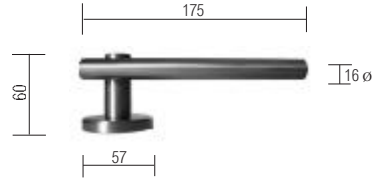

Flare Lever Handle on 9mm Spring Assist Round Rose

Order Code : TU3201-1

Steel Tech Lever Handle on 9mm Spring Assist Round Rose

Order Code : TU8001-1

Steel Tech Lever Handle on 9mm Spring Assist Round Rose