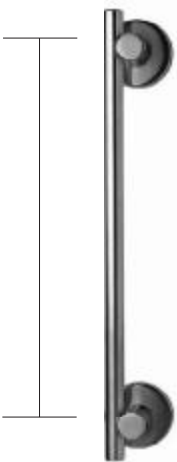

CI/SIB	
(31.59) XT7	
ISSUE 7	03/07

Architectural Hardware

ff
Tuscan

Fluid Lever Handle on Unsprung Insert Rose

Order Code : TU9970

Forme Lever Handle on 9mm Spring Assist Round Rose

Order Code : TU9501-1

Shape 2 Lever Handle on 6mm Unsprung Round Rose

Blend Pull Handle

Bolt Through Fix Pull Handle- 25mm Ø

- TU7971 - 305mm c/c x 25 Ø

Pair of Back to Back Fix Pull Handles

- TU7674 - 305mm c/c x 25 Ø

Mellerio Pull Handle

Bolt Through Fix Pull Handles - 25mm

With Roses	TU89411	- 400mm c/c x 25 Ø
Without Roses	TU89461	- 400mm c/c x 25 Ø
With Roses	TU8925	- 650mm c/c x 25 Ø
Without Roses	TU8928	- 650mm c/c x 25 Ø

Pair of Back to Back Fix Pull Handles

With Roses	TU89391	- 400mm c/c x 25 Ø
Without Roses	TU89481	- 400mm c/c x 25 Ø
With Roses	TU8926	- 650mm c/c x 25 Ø
Without Roses	TU8929	- 650mm c/c x 25 Ø

Steel Tech Pull Handle

Bolt Through Fix Pull Handle - 16mm Ø 19mm Ø and 38 Ø

With Roses	TU8050	- 230mm c/c x 16 Ø
Without Roses	TU8250	- 230mm c/c x 16 Ø
With Roses	TU8051	- 305mm c/c x 16 Ø
Without Roses	TU8251	- 305mm c/c x 16 Ø
With Roses	TU8059	- 650mm c/c x 16 Ø
Without Roses	TU8259	- 650mm c/c x 16 Ø
With Roses	TU8054	- 400mm c/c x 19 Ø
Without Roses	TU8256	- 400mm c/c x 19 Ø
With Roses	TU80591	- 650mm c/c x 19 Ø
Without Roses	TU82591	- 650mm c/c x 19 Ø
Without Roses	TU8261	- 2000mm c/c x 38 Ø