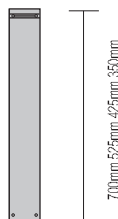

Signage 76mm Ø

Order code
TU8885- Male
TU8886 - Disabled
TU8887 - Female
TU8888 - Unisex
TU8889 - Shower
TU8890 - Fire Door Keep Shut
TU8891 - Fire Door Keep Locked
TU8892 - Pull
TU8894 - Push
TU8895 - Automatic Fire Door Keep Clear