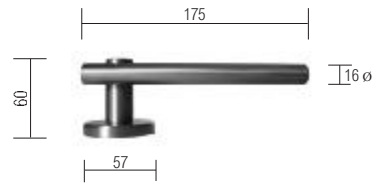

Steel Tech Lever Handle on 9mm Spring Assist Round Rose

Order Code : TU8003-1