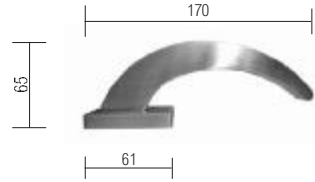

Flute Lever Handle on 9mm Spring Assist Round Rose

Order Code : TU9950-1

Curve Lever Handle on 9mm Spring Assist Square Rose

Order Code : TU7608-1

Curve Lever Handle on 9mm Spring Assist Round Rose

Order Code : TU7607-1