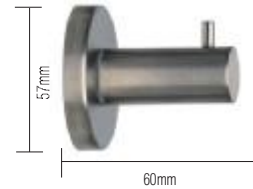

Steel Tech Robe Hook
Order Code TU8904