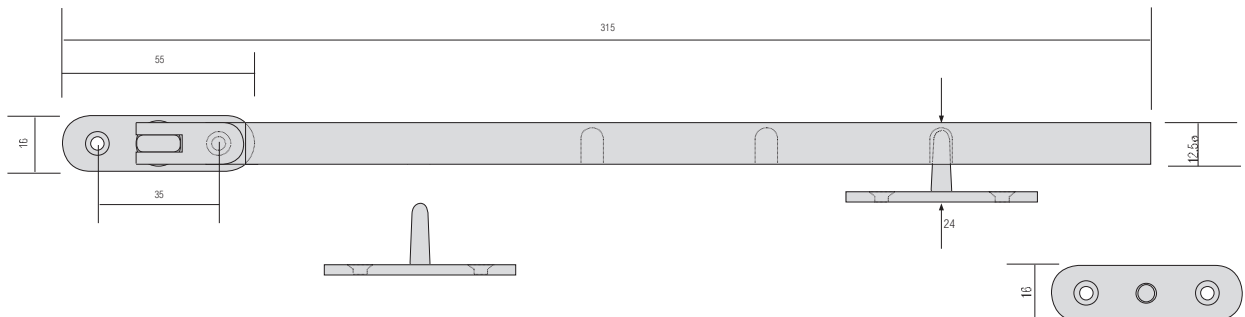

Casement Stay

Order Code: TU8191