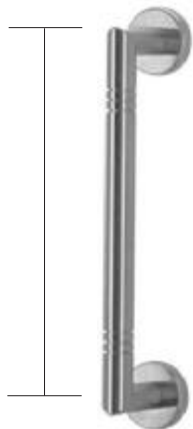

CI/SIB	
(31.59) XT7	
ISSUE 7	03/07

Architectural Hardware

ff
Tuscan

Fluid Lever Handle on Unsprung Insert Rose

Order Code : TU9970

Forme Lever Handle on 9mm Spring Assist Round Rose

Order Code : TU9501-1

Shape 2 Lever Handle on 6mm Unsprung Round Rose

Steel Tech Pull Handle

Bolt Through Fix Pull Handle - 16mm Ø and 19mm Ø

With Roses	TU8040	- 230mm c/c x 16 Ø
Without Roses	TU8240	- 230mm c/c x 16 Ø
With Roses	TU8041	- 305mm c/c x 16 Ø
Without Roses	TU8241	- 305mm c/c x 16 Ø
With Roses	TU8049	- 650mm c/c x 16 Ø
Without Roses	TU8249	- 650mm c/c x 16 Ø
With Roses	TU8061	- 400mm c/c x 19 Ø
Without Roses	TU8263	- 400mm c/c x 19 Ø
With Roses	TU80611	- 650mm c/c x 19 Ø
Without Roses	TU82612	- 650mm c/c x 19 Ø

Above Roses 57mm Ø

Pair of Back to Back Fix Pull Handles

With Roses	TU8042	- 230mm c/c x 16 Ø
Without Roses	TU8242	- 230mm c/c x 16 Ø
With Roses	TU8043	- 305mm c/c x 16 Ø
Without Roses	TU8243	- 305mm c/c x 16 Ø
With Roses	TU8048	- 650mm c/c x 16 Ø
Without Roses	TU8248	- 650mm c/c x 16 Ø
With Roses	TU80621	- 400mm c/c x 19 Ø
Without Roses	TU8264	- 400mm c/c x 19 Ø
With Roses	TU80623	- 650mm c/c x 19 Ø
Without Roses	TU82644	- 650mm c/c x 19 Ø

Flare Pull Handle

Bolt Through Fix Pull Handle - 19mm Ø and 25mm Ø

- Without Roses TU2015 - 230mm c/c x 19 Ø
- With Roses TU2018 - 305mm c/c x 25 Ø
- Without Roses TU2016 - 305mm c/c x 25 Ø
- With Roses TU2024 - 400mm c/c x 25 Ø
- Without Roses TU2026 - 400mm c/c x 25 Ø
- With Roses TU2019 - 650mm c/c x 25 Ø
- Without Roses TU2023 - 650mm c/c x 25 Ø