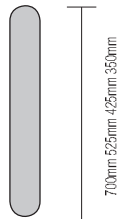

Pair of Back to Back Fix Pull Handles

- TU8965 - 230mm c/c x 16 Ø
- TU8966 - 305mm c/c x 16 Ø
- TU8967 - 650mm c/c x 16 Ø
- TU8968 - 400mm c/c x 19 Ø
- TU8969 - 650mm c/c x 19 Ø

Modis Pull Handle

Bolt Through Fix Pull Handle- 16mm Ø and 19mm Ø

Flare Pull Handle

Bolt Through Fix Pull Handle - 19mm Ø and 25mm Ø

- Without Roses TU1012 - 230mm c/c x 19 Ø
- With Roses TU1020 - 305mm c/c x 25 Ø
- Without Roses TU1013 - 305mm c/c x 25 Ø
- With Roses TU1026 - 400mm c/c x 25 Ø
- Without Roses TU1028 - 400mm c/c x 25 Ø
- With Roses TU1021 - 650mm c/c x 25 Ø
- Without Roses TU1014 - 650mm c/c x 25 Ø

Deco Pull Handle

Bolt Through Fix Pull Handle

- TU3071 - 305mm c/c x 25 Ø
- TU3089 - 450mm c/c x 25 Ø

Pair of Back to Back Fix Pull Handles

- TU3076 - 305mm c/c x 25 Ø
- TU3090 - 450mm c/c x 25 Ø

Above Roses 57mm Ø or 61mm square

Push Plates

Order code
TU8062 - 350 x 62 x 1.5mm
TU8063 - 425 x 62 x 1.5mm
TU8060 - 525 x 80 x 1.5mm
TU80670 - 700 x 80 x 1.5mm

Radius Top Push Plates

Order code
TU8064 - 350 x 62 x 1.5mm
TU8065 - 425 x 62 x 1.5mm
TU8066 - 525 x 80 x 1.5mm
TU80660 - 700 x 80 x 1.5mm