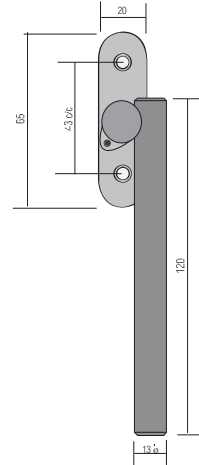

Locking Casement Fastner

Order Codes TU8179L-1LH TU8179L-1RH

Locking Espagnolette Handle 7mm Spindle

Order Codes TU8181LH TU8181RH

Mortice Plates and Hook Plates

The locking casement fasteners are supplied with mortice plates as standard.

If hook plates are required, please use the following order codes:

Left Hand Fastener with Hook Plate	:	TU8179L-2LH
Right Hand Fastener with Hook Plate	:	TU8179L-2RH

Casement Stay

Order Code: TU8191