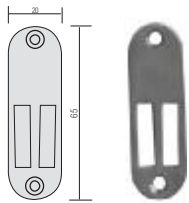

Mortice Plates and Hook Plates

The locking casement fasteners are supplied with mortice plates as standard.