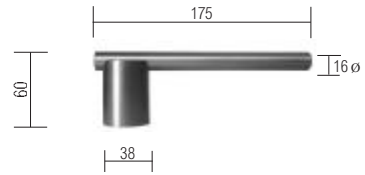

Order Code : TU3422-1

Tactil Lever Handle on 9mm Spring Assist Round Rose

Order Code : TU7001-1

Modis Lever Handle on Unsprung Insert Rose

Order Code : TU8950

Modis Lever Handle on Unsprung Insert Rose

Order Code : TU8951