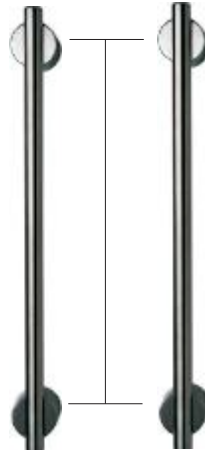

Order Code : TU6815 19mm ϕ

Pull Handles

ff
Tuscan

Modis Pull Handle

Bolt Through Fix Pull Handle- 16mm Ø and 19mm Ø

- TU8960 - 230mm c/c x 16 Ø
- TU8961 - 305mm c/c x 16 Ø
- TU8962 - 650mm c/c x 16 Ø
- TU8963 - 400mm c/c x 19 Ø
- TU8964 - 650mm c/c x 19 Ø

Pair of Back to Back Fix Pull Handles

- TU8965 - 230mm c/c x 16 Ø
- TU8966 - 305mm c/c x 16 Ø
- TU8967 - 650mm c/c x 16 Ø
- TU8968 - 400mm c/c x 19 Ø
- TU8969 - 650mm c/c x 19 Ø

Modis Pull Handle

Bolt Through Fix Pull Handle- 16mm Ø and 19mm Ø

- TU8970 - 230mm c/c x 16 Ø
- TU8971 - 305mm c/c x 16 Ø
- TU8972 - 650mm c/c x 16 Ø
- TU8973 - 400mm c/c x 19 Ø
- TU8974 - 650mm c/c x 19 Ø

Pair of Back to Back Fix Pull Handles

- TU8975 - 230mm c/c x 16 Ø
- TU8976 - 305mm c/c x 16 Ø
- TU8977 - 650mm c/c x 16 Ø
- TU8978 - 400mm c/c x 19 Ø
- TU8979 - 650mm c/c x 19 Ø

Blend Pull Handle

Bolt Through Fix Pull Handle- 25mm Ø

- TU7971 - 305mm c/c x 25 Ø

Pair of Back to Back Fix Pull Handles

- TU7674 - 305mm c/c x 25 Ø

Mellerio Pull Handle

Bolt Through Fix Pull Handles - 25mm