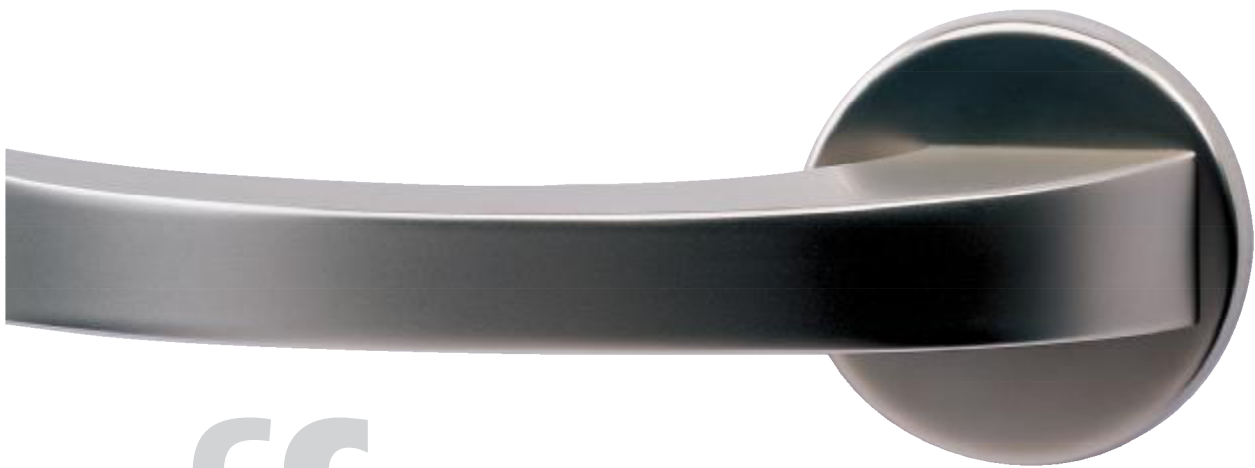

CI/SIB	
(31.59) XT7	
ISSUE 7	03/07

Architectural Hardware

ff
Tuscan

Fluid Lever Handle on Unsprung Insert Rose

Order Code : TU9970

Forme Lever Handle on 9mm Spring Assist Round Rose

Order Code : TU9501-1

Shape 2 Lever Handle on 6mm Unsprung Round Rose