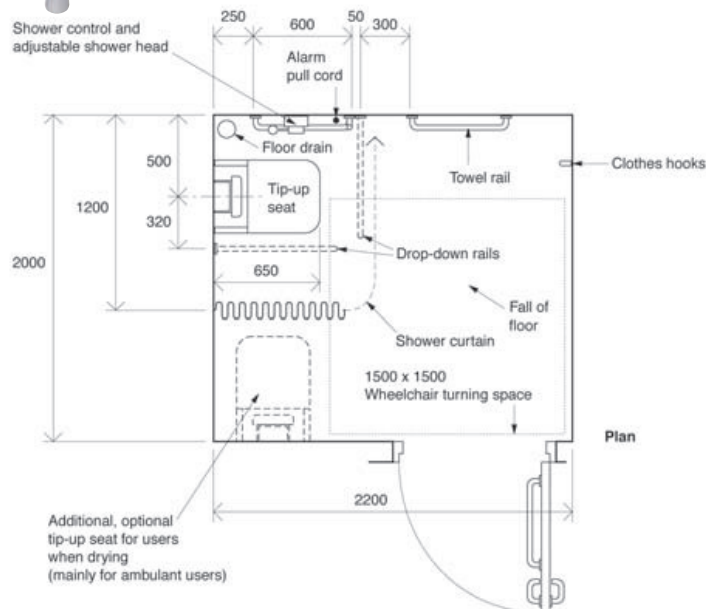

• shower seats •

8

WILLIAM
HOPKINS

for more details t • +44 (0) 121 333 3577 f • +44 (0)121 333 3480

slatted shower seat

code	description
73013	plastic foldaway slatted seat - Max load 135kg ABS Heavy Duty Plastic

foldaway shower seat

code	description
73123	coated steel foldaway seat c/w removable cushion Adjustable legs - Max load 158kg

cushioned shower seat

code	description
73133	coated stainless steel foldaway seat c/w cushion Adjustable legs - Max load 253kg

deluxe shower seat

code	description
73143	coated stainless steel foldaway seat c/w cushion Adjustable legs - Max load 253kg

**PLEASE NOTE:
SHOWER SEATS
NOT SUITABLE FOR
SIDE TRANSFER**