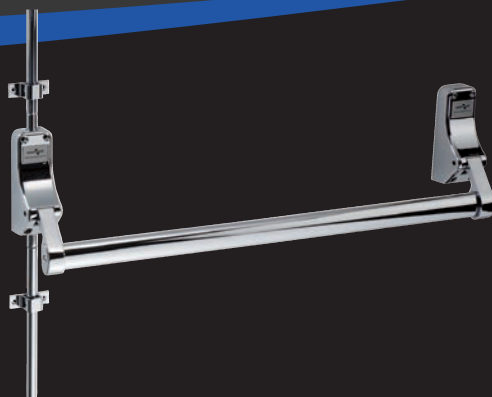

**XDB5760**

**Pushbar Panic Bolt**  
c/w Vertical Rods

**Dimensions**

Total Width: 760mm

**Variations**

Code	Description	Size
XDL5760	Pushbar Panic Latch with Dogging Function c/w Strike	760mm
XDD5760	Rebated Double Pushbar Panic Bolt with Dogging Function c/w Vertical Rods	760mm
XIA5014	Metal Door Strike Pack to suit XDB5760 Panic Bolt	N/A
XIA5017	Follower to Rim Tail Converter	8mm

**Dimensions**

Total Width: 760mm

Code	Description	Size	Finish
XSL5760H	Narrow Style Pushbar Panic Bolt c/w Horizontal Pullman Latches Rods and Covers	760mm	SV
XSL5760	Narrow Style Pushbar Panic Latch c/w Strike	760mm	SV
XSD5760V	Narrow Style Rebated Double Door Pushbar Panic Bolt/Latch Set c/w Vertical Pullman Latches Rods and Covers	760mm	SV
XSA5002	Narrow Style Push Pad Latch	132 x36mm	PC PVD SC SV
XSA5002V	Narrow Style Push Pad c/w Vertical Pullman Latches, Rods and Cover (Mod Silver)	132 x36mm	SV
XSA5002H	Narrow Style Push Pad c/w Horizontal Pullman Latches Rods and Covers (Mod Silver)	132 x36mm	SV
XSA5003	Narrow Style (Handle) External Locking Attachment c/w Cylinder	150 x36mm	PC PVD SC SV
XSA5012	Dogging Device c/w Key to suit Narrow Style Panic Latch	132 x36mm	N/A

**XIA5004**

Photo Luminescent "Push Bar To Open" Sign to suit Touchbar

**Dimensions**

Length: 603mm  
Width: 35mm

**XIA5002**

Pushpad Latch

**Dimensions**

Length: 125mm  
Width: 90mm

**XIA5003**

External Locking Attachment  
c/w Cylinder

**Dimensions**

Length: 125mm  
Width: 90mm