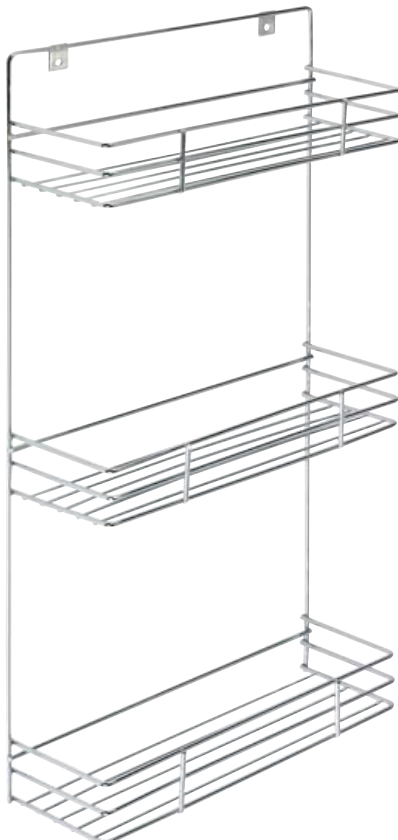

14

towel rail

code	description	finish
ACK302	towel rail 600mm x 19mm - chrome pl.	✓

other sizes available

glass shelf

code	description	finish
ACK303	glass shelf c/w brackets 102 x 457mm - chrome pl.	✓

other sizes available

soap dish

code	description	finish
ACK307	soap dish - chrome pl.	✓

single toilet roll holder

code	description	finish
ACK3091	single toilet roll holder - chrome pl.	✓

double toilet roll holder

code	description	finish
ACK3101	double toilet roll holder - chrome pl.	✓

three arm airer

code	description	finish
IC3933	three arm airer	- chrome pl. ✓

bath rack

code	description	finish
CC516	bath rack	- chrome pl. ✓

wall rack

code	description	finish
QM565	wall rack 610 x 305 x 115mm	- chrome pl. ✓

corner rack

code	description	finish
QM570	corner rack 610 x 250 x 254mm	- chrome pl. ✓