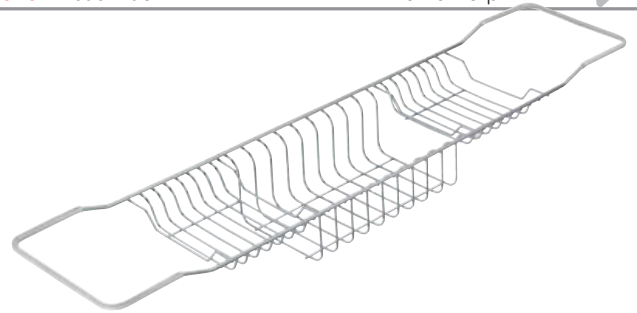

bath rack

code	description	finish
CC516	bath rack	- chrome pl. ✓