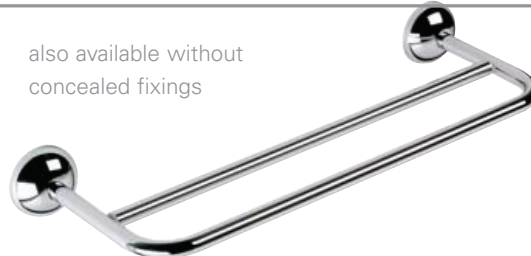

**robe hook**

code	description	finish
<b>19401</b>	robe hook - chrome pl.	✓

**soap & sponge caddy**

code	description	finish
<b>19421</b>	soap & sponge caddy brass - chrome pl. 240 x 120 x 45mm	✓

**soap caddy**

code	description	finish
<b>19461</b>	8" Ø extendable shaving mirror Magnifying / Reversible. brass - chrome pl.	✓

**corner caddy**

code	description	finish
<b>19481</b>	corner caddy 145 x 145 x 30mm brass - chrome pl.	✓
<b>19471</b>	corner caddy 160 x 160 x 40mm brass - chrome pl.	✓

18

concealed single towel rail

code	description	finish
<b>19501C</b>	single concealed towel rail 18" brass - chrome pl.	✓
<b>19511C</b>	single concealed towel rail 24" brass - chrome pl.	✓

also available without concealed fixings

concealed double towel rail

code	description	finish
<b>19551C</b>	double concealed towel rail 18" brass - chrome pl.	✓
<b>19561C</b>	double concealed towel rail 24" brass - chrome pl.	✓

also available without concealed fixings