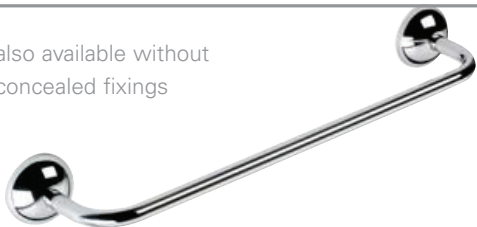

code	description	finish
<b>19431</b>	soap caddy brass - chrome pl. 135 x 90 x 35mm	✓

**single toilet roll holder**

code	description	finish
<b>19441</b>	single toilet roll holder - chrome pl.	✓

**extendable shaving mirror**

code	description	finish
<b>19461</b>	8" Ø extendable shaving mirror Magnifying / Reversible. brass - chrome pl.	✓

**corner caddy**

code	description	finish
<b>19481</b>	corner caddy 145 x 145 x 30mm brass - chrome pl.	✓
<b>19471</b>	corner caddy 160 x 160 x 40mm brass - chrome pl.	✓

18

concealed single towel rail

code	description	finish
<b>19501C</b>	single concealed towel rail 18" brass - chrome pl.	✓
<b>19511C</b>	single concealed towel rail 24" brass - chrome pl.	✓

also available without concealed fixings

concealed double towel rail

code	description	finish
<b>19551C</b>	double concealed towel rail 18" brass - chrome pl.	✓
<b>19561C</b>	double concealed towel rail 24" brass - chrome pl.	✓

also available without concealed fixings