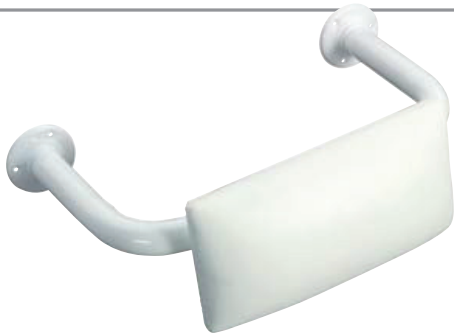

• grab rails •

6

straight grab rail

code	description	finish
7001	Grab rail 25mm Ø x 305mm (12")	✓✓✓✓✓
7002	Grab rail 25mm Ø x 375mm (15")	✓✓✓✓✓
7003	Grab rail 25mm Ø x 450mm (18")	✓✓✓✓✓
7004	Grab rail 25mm Ø x 600mm (24")	✓✓✓✓✓
7005	Grab rail 25mm Ø x 750mm (30")	✓✓✓✓✓
7006	Grab rail 25mm Ø x 900mm (36")	✓✓✓✓✓
7007	Grab rail 35mm Ø x 305mm (12")	✓✓✓✓✓
7008	Grab rail 35mm Ø x 375mm (15")	✓✓✓✓✓
7009	Grab rail 35mm Ø x 450mm (18")	✓✓✓✓✓
7010	Grab rail 35mm Ø x 600mm (24")	✓✓✓✓✓
7011	Grab rail 35mm Ø x 750mm (30")	✓✓✓✓✓
7012	Grab rail 35mm Ø x 900mm (36")	✓✓✓✓✓

w.c back rest & cushion

code	description	finish
7232-C	back rest c/w cushion - state black or white 35mm Ø x 250mm x 400 x 250mm	✓✓✓✓✓

flat fixing grab rail

code	description	finish
7403	Grab rail o/all length 25mm Ø x 450mm (18")	✓
7404	Grab rail o/all length 25mm Ø x 560mm (24")	✓
7405	Grab rail o/all length 25mm Ø x 710mm (28")	✓

hinged grab rail

code	description	finish
7202	self locking when open - 32mm Ø	✓✓✓✓✓
7212	as above c/w toilet roll holder - 32mm Ø	✓✓✓✓✓
7328	c/w with swing leg - 32mm Ø	✓✓✓✓✓

images showing products **7212** with toilet roll holder & **7328** with adjustable swing down leg