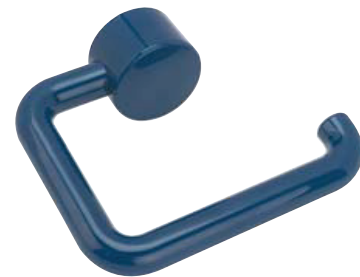

toilet roll holder		
code	description	finish
DOCTRH	toilet roll holder	✓✓