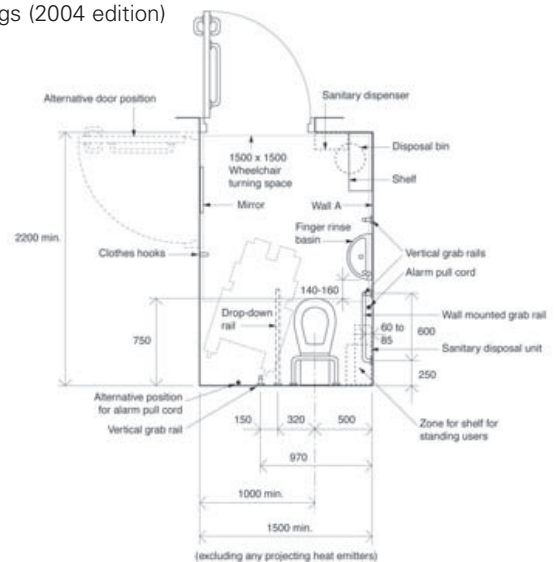

4

Coloured finishes also available upon request

British Standard 8300 : 2001 Building Regulations 2000 access to and use buildings (2004 edition)

Note
Layout for right hand transfer to WC

Ch. Pl.
chrome plated steel

PSS
polished stainless steel

SSS
satin stainless steel

WEC
white epoxy coated steel

BEC
navy blue epoxy coated steel

other colours & finishes available upon request

doc 'm' pack

- Meets BS8300: 2001 Part M requirements for New Public & Commercial Building, new extensions & refurbishments.
- Contained in one box for security & protection
- Available in White, Chrome & Stainless Steel finishes
- Supplied with 3, 4 or 5 x 35mm Grab Rails, Hinged Rail & Back Rest with cushion
- Fixing diagrams shown which can be altered to suit specific location

w.c back rest & cushion

code	description	finish
7232-C	back rest c/w cushion - state black or white 35mm Ø x 250mm x 400 x 250mm	✓✓✓✓✓

flat fixing grab rail

code	description	finish
7403	Grab rail o/all length 25mm Ø x 450mm (18")	✓
7404	Grab rail o/all length 25mm Ø x 560mm (24")	✓
7405	Grab rail o/all length 25mm Ø x 710mm (28")	✓

toilet roll holder grab rail

code	description	finish
7311	toilet roll holder grab rail 32mm Ø x 330 x 230mm	✓✓

Left & Right hand versions available

Right-hand shown

● **newel grab rail** ●

code	description	finish
7421	newel grab rail - 25mm Ø x 707mm 32mm Ø also available please state Left or Right hand	✓✓