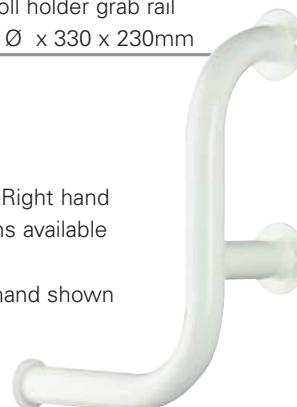

w.c back rest & cushion

code	description	finish
7232-C	back rest c/w cushion - state black or white 35mm Ø x 250mm x 400 x 250mm	✓✓✓✓✓

flat fixing grab rail

code	description	finish
7403	Grab rail o/all length 25mm Ø x 450mm (18")	✓
7404	Grab rail o/all length 25mm Ø x 560mm (24")	✓
7405	Grab rail o/all length 25mm Ø x 710mm (28")	✓

hinged grab rail

code	description	finish
7202	self locking when open - 32mm Ø	✓✓✓✓✓
7212	as above c/w toilet roll holder - 32mm Ø	✓✓✓✓✓
7328	c/w with swing leg - 32mm Ø	✓✓✓✓✓

images showing products **7212** with toilet roll holder & **7328** with adjustable swing down leg

toilet roll holder grab rail

code	description	finish
7311	toilet roll holder grab rail 32mm Ø x 330 x 230mm	✓✓

Left & Right hand versions available

Right-hand shown

● **newel grab rail** ●

code	description	finish
7421	newel grab rail - 25mm Ø x 707mm 32mm Ø also available please state Left or Right hand	✓✓

● **fluted straight grab rail** ●

code	description	finish
7431	Grab rail 32mm Ø x 305mm (12")	✓✓
7432	Grab rail 32mm Ø x 450mm (18")	✓✓
7433	Grab rail 32mm Ø x 600mm (24") ABS Heavy Duty Plastic	✓✓

● **fluted 90° grabrail** ●