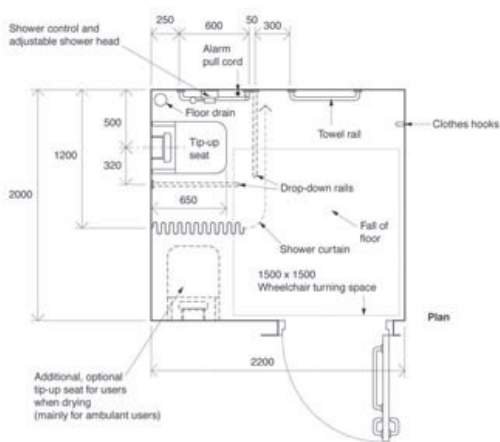

4

Coloured finishes also available upon request

British Standard 8300 : 2001 Building Regulations 2000 access to and use buildings (2004 edition)

Note
Layout for right hand transfer to WC

Ch. Pl.
chrome plated steel

w.c back rest & cushion

code	description	finish
7232-C	back rest c/w cushion - state black or white 35mm Ø x 250mm x 400 x 250mm	✓✓✓✓✓

flat fixing grab rail

code	description	finish
7403	Grab rail o/all length 25mm Ø x 450mm (18")	✓
7404	Grab rail o/all length 25mm Ø x 560mm (24")	✓
7405	Grab rail o/all length 25mm Ø x 710mm (28")	✓