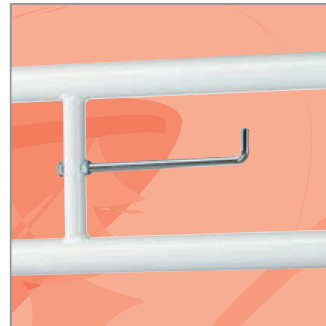

• grab rails •

6

straight grab rail

code	description	finish
7001	Grab rail 25mm Ø x 305mm (12")	✓✓✓✓✓
7002	Grab rail 25mm Ø x 375mm (15")	✓✓✓✓✓
7003	Grab rail 25mm Ø x 450mm (18")	✓✓✓✓✓
7004	Grab rail 25mm Ø x 600mm (24")	✓✓✓✓✓
7005	Grab rail 25mm Ø x 750mm (30")	✓✓✓✓✓
7006	Grab rail 25mm Ø x 900mm (36")	✓✓✓✓✓
7007	Grab rail 35mm Ø x 305mm (12")	✓✓✓✓✓
7008	Grab rail 35mm Ø x 375mm (15")	✓✓✓✓✓
7009	Grab rail 35mm Ø x 450mm (18")	✓✓✓✓✓
7010	Grab rail 35mm Ø x 600mm (24")	✓✓✓✓✓
7011	Grab rail 35mm Ø x 750mm (30")	✓✓✓✓✓
7012	Grab rail 35mm Ø x 900mm (36")	✓✓✓✓✓

w.c back rest & cushion

code	description	finish
7232-C	back rest c/w cushion - state black or white 35mm Ø x 250mm x 400 x 250mm	✓✓✓✓✓

flat fixing grab rail

code	description	finish
7403	Grab rail o/all length 25mm Ø x 450mm (18")	✓
7404	Grab rail o/all length 25mm Ø x 560mm (24")	✓
7405	Grab rail o/all length 25mm Ø x 710mm (28")	✓

hinged grab rail

code	description	finish
7202	self locking when open - 32mm Ø	✓✓✓✓✓
7212	as above c/w toilet roll holder - 32mm Ø	✓✓✓✓✓
7328	c/w with swing leg - 32mm Ø	✓✓✓✓✓

images showing products **7212** with toilet roll holder & **7328** with adjustable swing down leg

toilet roll holder grab rail

code	description	finish
7311	toilet roll holder grab rail 32mm Ø x 330 x 230mm	✓✓

Left & Right hand versions available

Right-hand shown

● **newel grab rail** ●

code	description	finish
7421	newel grab rail - 25mm Ø x 707mm 32mm Ø also available please state Left or Right hand	✓✓