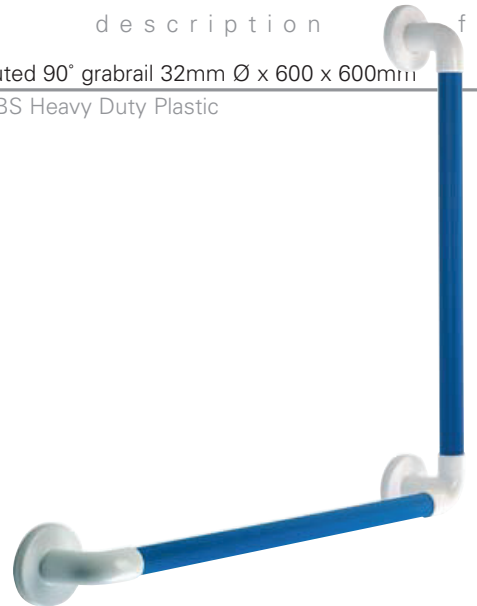

hinged grab rail

code	description	finish
7202	self locking when open - 32mm Ø	✓✓✓✓✓
7212	as above c/w toilet roll holder - 32mm Ø	✓✓✓✓✓
7328	c/w with swing leg - 32mm Ø	✓✓✓✓✓

images showing products **7212** with toilet roll holder & **7328** with adjustable swing down leg

toilet roll holder grab rail

code	description	finish
7311	toilet roll holder grab rail 32mm Ø x 330 x 230mm	✓✓

Left & Right hand versions available

Right-hand shown

● **newel grab rail** ●

code	description	finish
7421	newel grab rail - 25mm Ø x 707mm 32mm Ø also available please state Left or Right hand	✓✓

● **fluted straight grab rail** ●

code	description	finish
7431	Grab rail 32mm Ø x 305mm (12")	✓✓
7432	Grab rail 32mm Ø x 450mm (18")	✓✓
7433	Grab rail 32mm Ø x 600mm (24") ABS Heavy Duty Plastic	✓✓

● **fluted 90° grabrail** ●

code	description	finish
7434	fluted 90° grabrail 32mm Ø x 600 x 600mm ABS Heavy Duty Plastic	✓✓

● **fluted 135° grabrail** ●

code	description	finish
7435	fluted 135° grabrail 32mm Ø x 450 x 450mm ABS Heavy Duty Plastic	✓✓