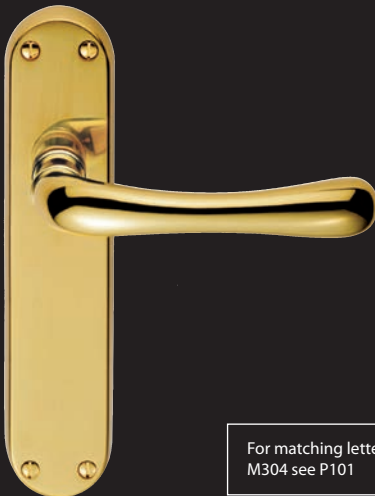

IR1

IRIS Latch

Round Bar Lever on Backplate

Dimensions (mm):

Backplate:	245x42
Lever Length:	117.5
Projection:	60
Plate Thickness:	10

Variations:

IR2	Lock
IR2Y	Lock Euro 47.5c/c
IR3	Bathroom

CP *SPECIAL ORDER

PB

SC *SPECIAL ORDER

EL12

IBRA Latch

Dimensions (mm):

Backplate:	185x42
Lever Length:	116
Projection:	66
Plate Thickness:	10

Variations:

EL11	Lock
EL11U	Lock Oval 48.5c/c
EL11Y	Lock Euro 47.5c/c
EL13	Bathroom

Dimensions (mm):

Backplate:	224x46
Lever Length:	115
Projection:	66.5
Plate Thickness:	8.5

Variations:

DL285	Lock
DL287	Bathroom

**PB**

For euro profile
availability contact our
sales office

EL22

ASTRO Latch
Euroline Collection

EL32

LILLA Latch
Euroline Collection

Dimensions (mm):

Backplate:	185x42
Lever Length:	116
Projection:	59
Plate Thickness:	10

Variations:

EL31	Lock
EL31U	Lock Oval 48.5c/c
EL31Y	Lock Euro 47.5c/c
EL33	Bathroom